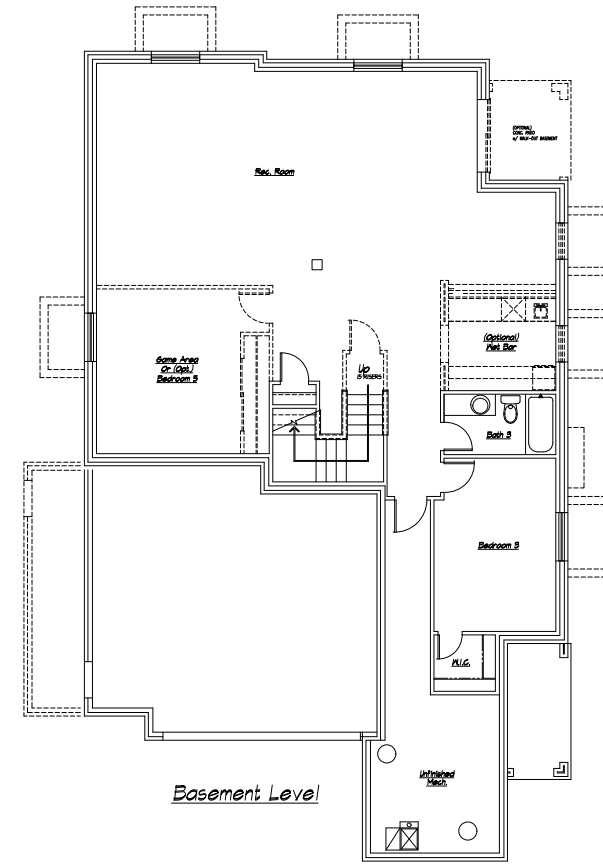

BELLAMONTE

BELLAGIO COLLECTION

*(Optional) Owner Suite w/
Extended Kitchen*

*(Optional)
3-Car Garage*

Main Level Floor

Alternate Kitchen Layout

*(Optional)
Elevation - "C" Front Porch
"French Country"*

*(Optional)
Elevation - "B" Front Porch
"European Cottage"*

*(Optional)
Elevation - "C" Front
"French Country"*

*(Optional)
Elevation - "B" Front
"European Cottage"*

Basement Level