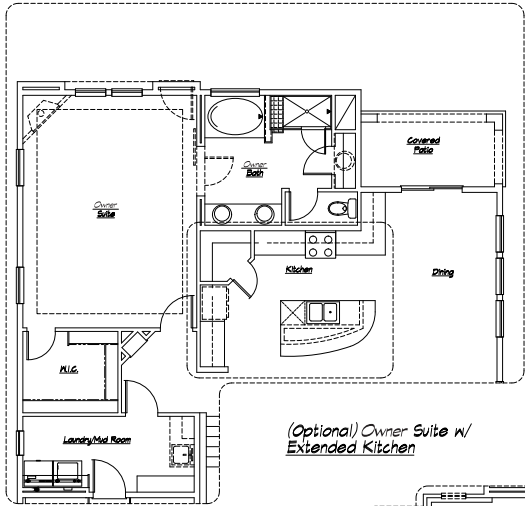

BELLAMONTE

BELLAGIO COLLECTION

*(Optional) Owner Suite w/
Extended Kitchen*

*(Optional)
3-Car Garage*

Main Level Floor

Alternate Kitchen Layout

*(Optional)
Elevation - "C" Front Porch
"French Country"*

*(Optional)
Elevation - "B" Front Porch
"European Cottage"*

*(Optional)
Elevation - "C" Front
"French Country"*

*(Optional)
Elevation - "B" Front
"European Cottage"*

Basement Level