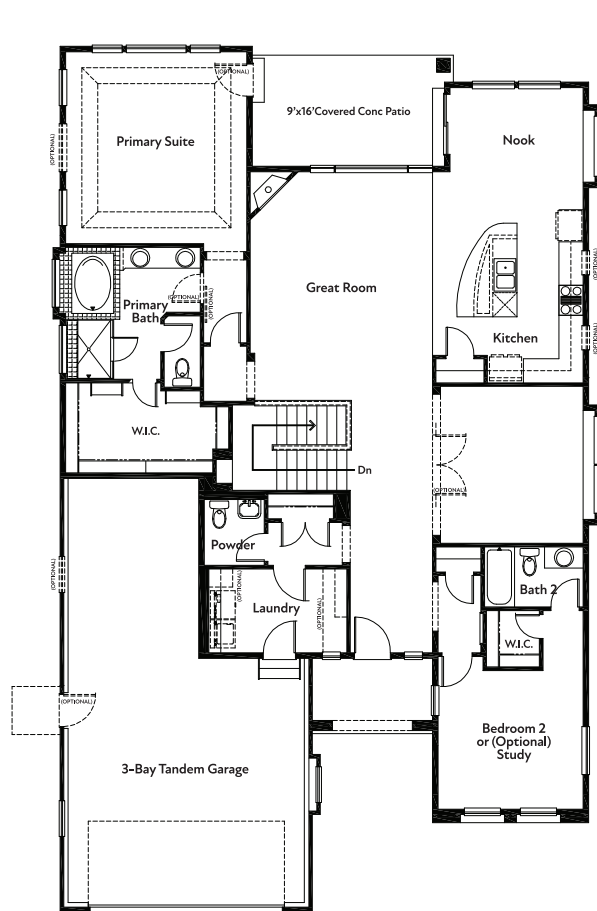

BORDEAUX

VERANDA COLLECTION

MAIN LEVEL FLOORPLAN

(OPTIONAL) BASEMENT FLOORPLAN

(Optional) Expanded Primary Suite and Laundry

(Optional) Bedroom 5 w/ Bath 4

(Optional) Enlarged Shower (Only)

(Optional) Elevation "F" Bedroom 2 Windows

(Optional) Elevation "E" Bedroom 2 Windows

(Optional) Study

(Optional) Enlarged Shower (Only)

(Optional) Expanded Primary Suite and Laundry

STRUCTURAL OPTIONS