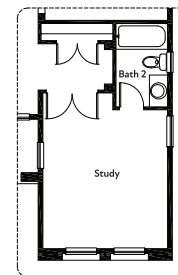

BORDEAUX

VERANDA COLLECTION

MAIN LEVEL FLOORPLAN

(OPTIONAL) BASEMENT FLOORPLAN

(Optional) Expanded Primary Suite and Laundry

(Optional) Bedroom 5 w/ Bath 4

(Optional) Enlarged Shower (Only)

(Optional) Elevation "F" Bedroom 2 Windows

(Optional) Elevation "E" Bedroom 2 Windows

(Optional) Study

(Optional) Enlarged Shower (Only)

(Optional) Expanded Primary Suite and Laundry

STRUCTURAL OPTIONS