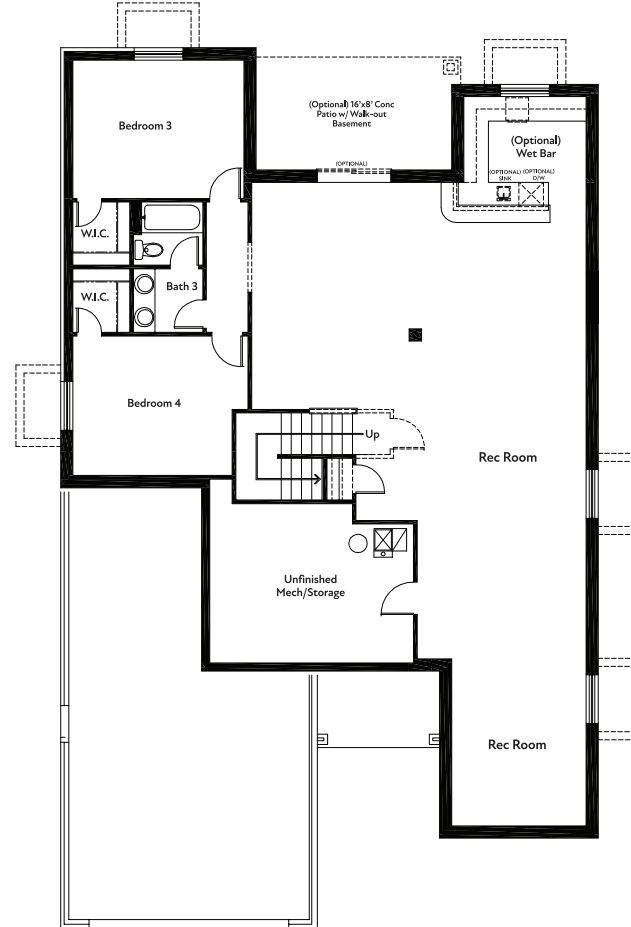

BORDEAUX

VERANDA COLLECTION

MAIN LEVEL FLOORPLAN

(OPTIONAL) BASEMENT FLOORPLAN

(Optional) Expanded Primary Suite and Laundry

(Optional) Bedroom 5 w/ Bath 4

(Optional) Enlarged Shower (Only)

(Optional) Elevation "F" Bedroom 2 Windows

(Optional) Elevation "E" Bedroom 2 Windows

(Optional) Study

(Optional) Enlarged Shower (Only)

(Optional) Expanded Primary Suite and Laundry

STRUCTURAL OPTIONS