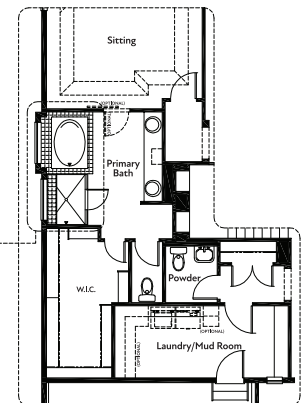

BORDEAUX

VERANDA COLLECTION

MAIN LEVEL FLOORPLAN

(OPTIONAL) BASEMENT FLOORPLAN

(Optional) Expanded Primary Suite and Laundry

(Optional) Bedroom 5 w/ Bath 4

(Optional) Enlarged Shower (Only)

(Optional) Elevation "F" Bedroom 2 Windows

(Optional) Elevation "E" Bedroom 2 Windows

(Optional) Study

(Optional) Enlarged Shower (Only)

(Optional) Expanded Primary Suite and Laundry

STRUCTURAL OPTIONS