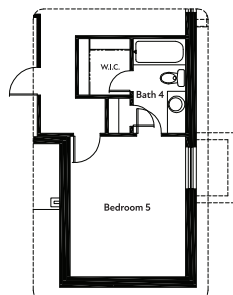

BORDEAUX

VERANDA COLLECTION

MAIN LEVEL FLOORPLAN

(OPTIONAL) BASEMENT FLOORPLAN

(Optional) Expanded Primary Suite and Laundry

(Optional) Bedroom 5 w/ Bath 4

(Optional) Enlarged Shower (Only)

(Optional) Elevation "F" Bedroom 2 Windows

(Optional) Elevation "E" Bedroom 2 Windows

(Optional) Study

(Optional) Enlarged Shower (Only)

(Optional) Expanded Primary Suite and Laundry

STRUCTURAL OPTIONS