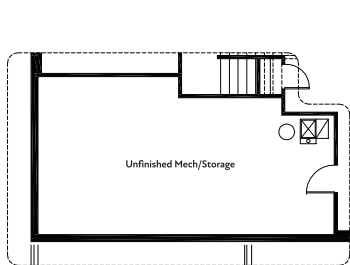

BORDEAUX

VERANDA COLLECTION

MAIN LEVEL FLOORPLAN

(OPTIONAL) BASEMENT FLOORPLAN

(Optional) Expanded Primary Suite and Laundry

(Optional) Bedroom 5 w/ Bath 4

(Optional) Enlarged Shower (Only)

(Optional) Elevation "F" Bedroom 2 Windows