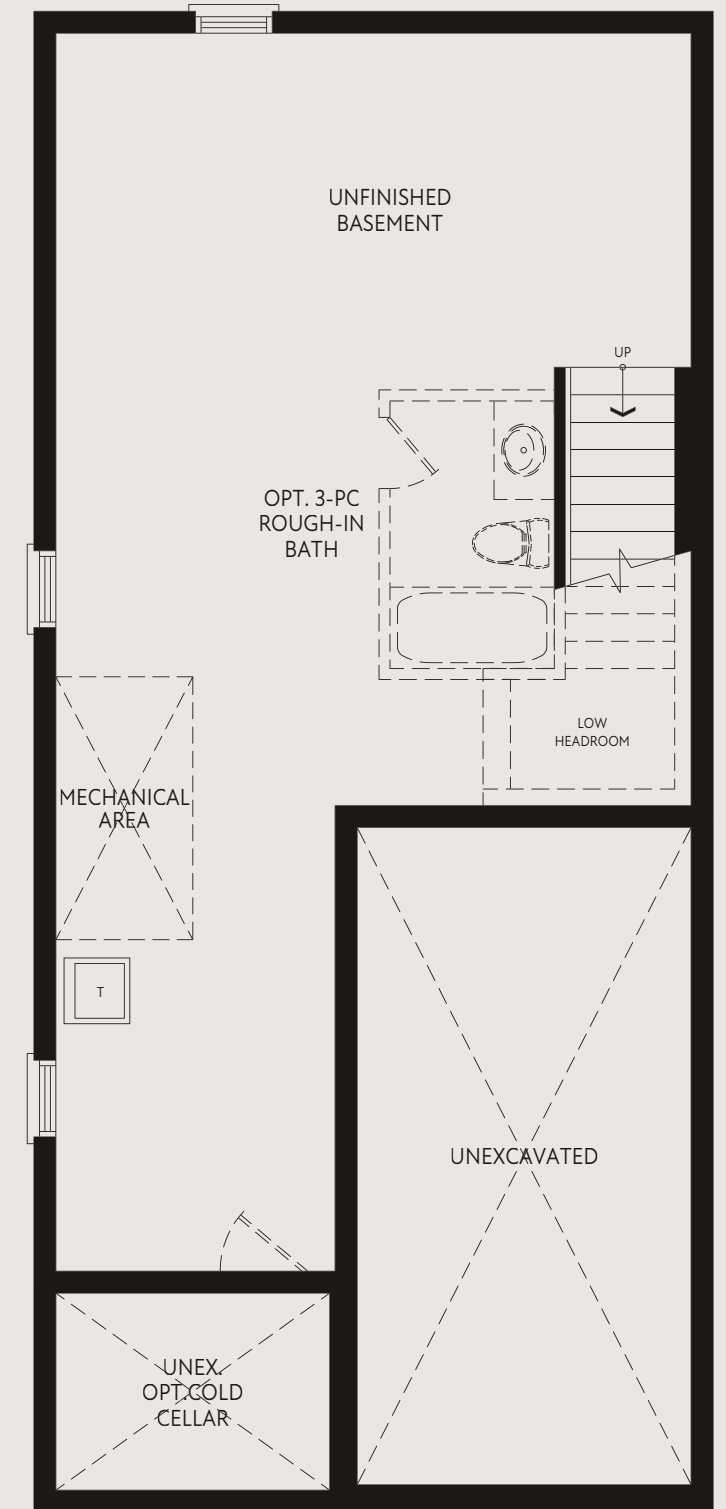

MODERN - 1,471 SQ.FT.

HERITAGE - 1,457 SQ.FT.

Sunridge 3 Beds | 2.5 Baths 27' Detached Homes

CRAFTSMAN - 1,473 SQ.FT.

27'

Detached Homes

3 Beds | 2.5 Baths

Sunridge

CRAFTSMAN - 1,473 SQ.FT.
MODERN - 1,471 SQ.FT.
HERITAGE - 1,457 SQ.FT.

GROUND FLOOR PLAN
CRAFTSMAN

SECOND FLOOR PLAN
CRAFTSMAN

BASEMENT PLAN
CRAFTSMAN