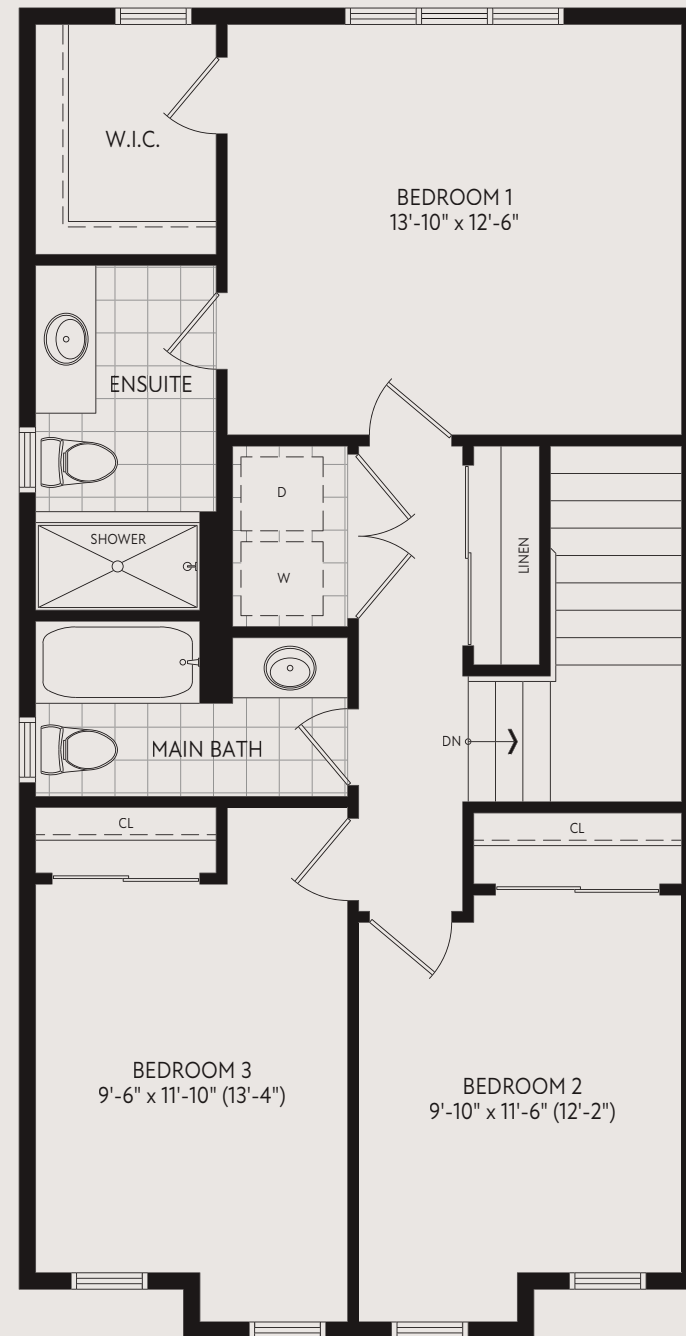

MODERN - 1,471 SQ.FT.

HERITAGE - 1,457 SQ.FT.

Sunridge 3 Beds | 2.5 Baths 27' Detached Homes

CRAFTSMAN - 1,473 SQ.FT.

27'

Detached Homes

3 Beds | 2.5 Baths

Sunridge

CRAFTSMAN - 1,473 SQ.FT.
MODERN - 1,471 SQ.FT.
HERITAGE - 1,457 SQ.FT.

GROUND FLOOR PLAN
CRAFTSMAN

SECOND FLOOR PLAN
CRAFTSMAN

BASEMENT PLAN
CRAFTSMAN