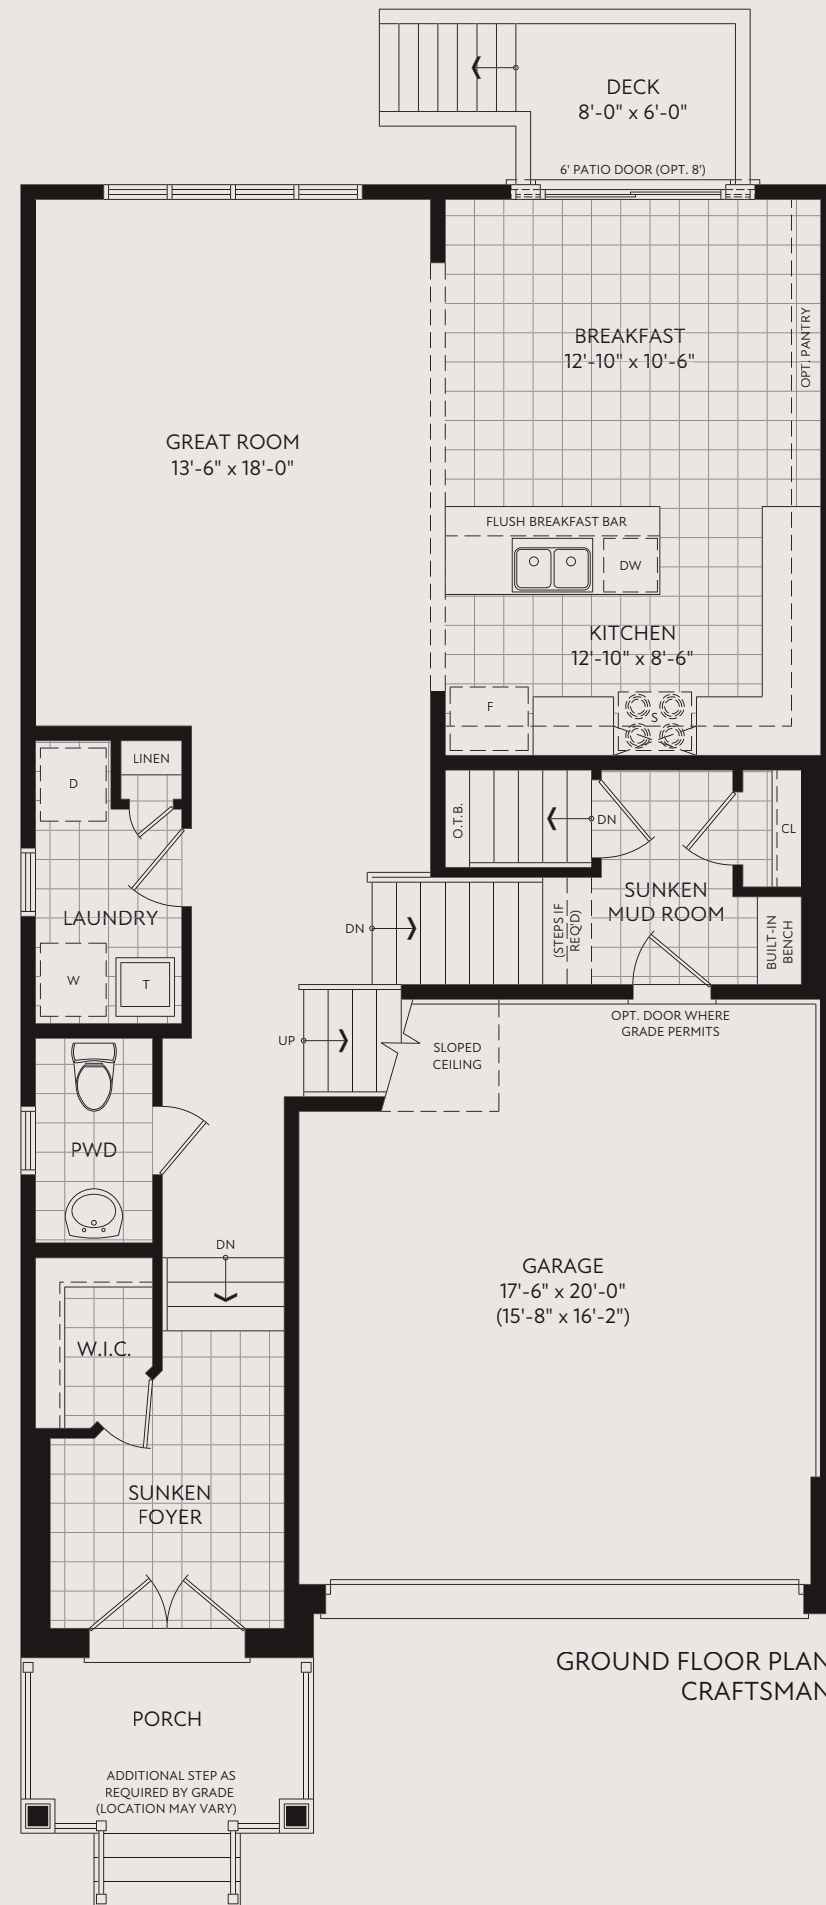

MODERN - 2,293 SQ.FT.

HERITAGE - 2,294 SQ.FT.

Rocklyn 4 Beds | 2.5 Baths

34'  
Detached Homes

CRAFTSMAN - 2,307 SQ.FT.

# 34'

Detached Homes

4 Beds | 2.5 Baths

## Rocklyn

CRAFTSMAN - 2,307 SQ.FT.  
 MODERN - 2,293 SQ.FT.  
 HERITAGE - 2,294 SQ.FT.

All renderings and illustrations are artist's concept. Specifications, terms, prices and conditions are subject to change without notice. Actual usable floor space may vary from the stated floor area. These floorplans and room dimensions apply to craftsman of this model type and may vary according to style. Please see Sales Representative for details. Location of furnace, hot water tank and support posts and beams are determined by the HVAC designer and architect respectively. Number of exterior steps may vary depending on the lot and the grading of individual home sites. April 2026. E.&O.E. 34-29