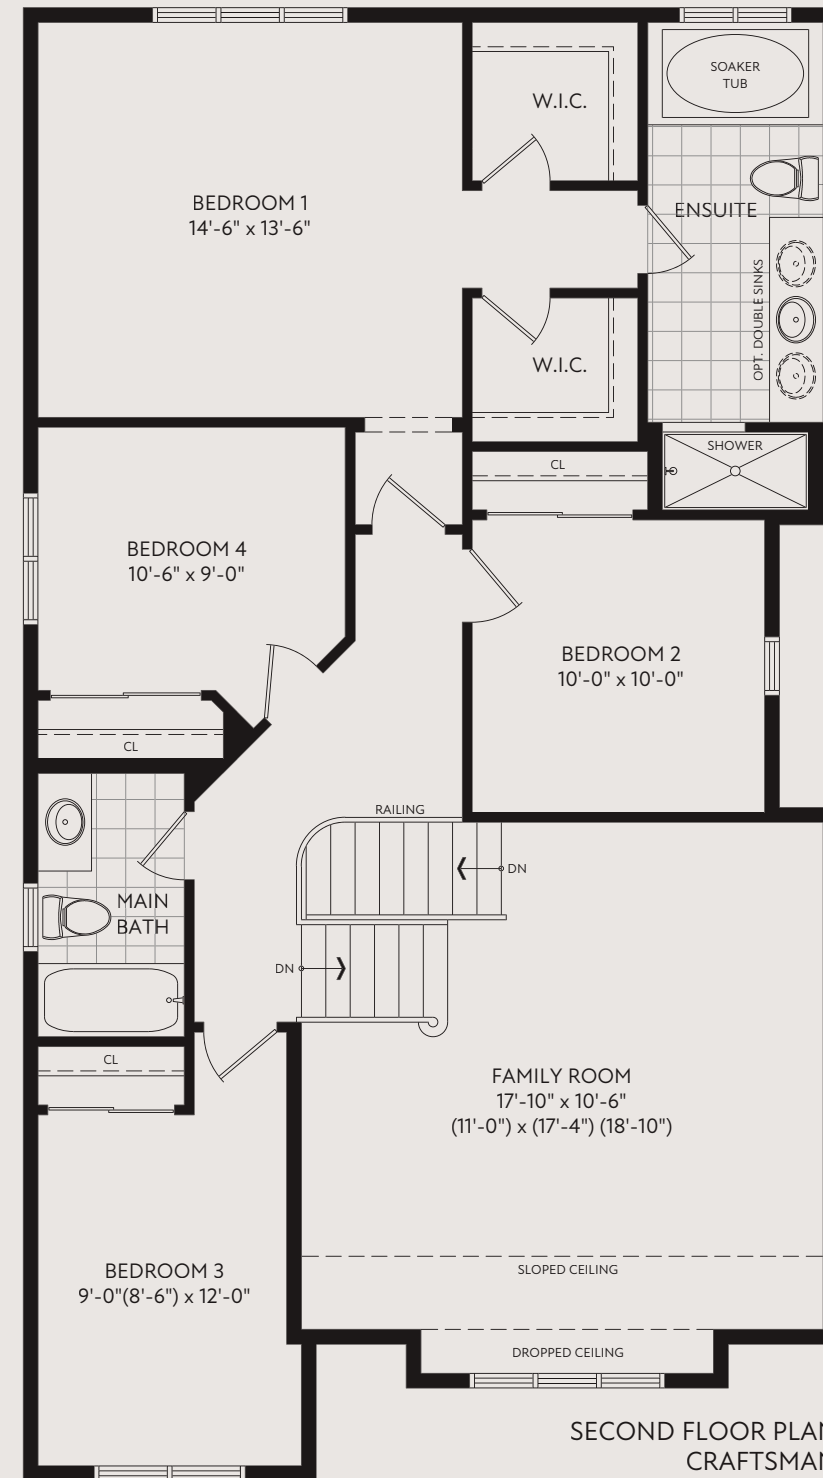

MODERN - 2,293 SQ.FT.

HERITAGE - 2,294 SQ.FT.

Rocklyn 4 Beds | 2.5 Baths

34'  
Detached Homes

CRAFTSMAN - 2,307 SQ.FT.

# 34'

Detached Homes

4 Beds | 2.5 Baths

## Rocklyn

CRAFTSMAN - 2,307 SQ.FT.  
 MODERN - 2,293 SQ.FT.  
 HERITAGE - 2,294 SQ.FT.

All renderings and illustrations are artist's concept. Specifications, terms, prices and conditions are subject to change without notice. Actual usable floor space may vary from the stated floor area. These floorplans and room dimensions apply to craftsman of this model type and may vary according to style. Please see Sales Representative for details. Location of furnace, hot water tank and support posts and beams are determined by the HVAC designer and architect respectively. Number of exterior steps may vary depending on the lot and the grading of individual home sites. April 2026. E.&O.E. 34-29