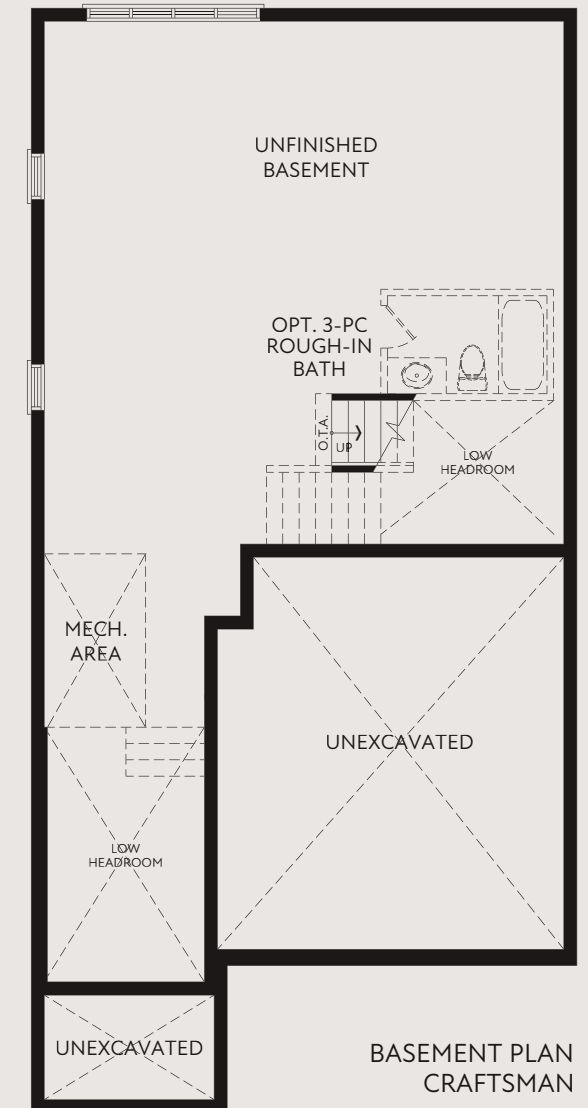

MODERN - 2,293 SQ.FT.

HERITAGE - 2,294 SQ.FT.

Rocklyn 4 Beds | 2.5 Baths

34'  
Detached Homes

CRAFTSMAN - 2,307 SQ.FT.

# 34'

Detached Homes

4 Beds | 2.5 Baths

## Rocklyn

CRAFTSMAN - 2,307 SQ.FT.  
 MODERN - 2,293 SQ.FT.  
 HERITAGE - 2,294 SQ.FT.

All renderings and illustrations are artist's concept. Specifications, terms, prices and conditions are subject to change without notice. Actual usable floor space may vary from the stated floor area. These floorplans and room dimensions apply to craftsman of this model type and may vary according to style. Please see Sales Representative for details. Location of furnace, hot water tank and support posts and beams are determined by the HVAC designer and architect respectively. Number of exterior steps may vary depending on the lot and the grading of individual home sites. April 2026. E.&O.E. 34-29