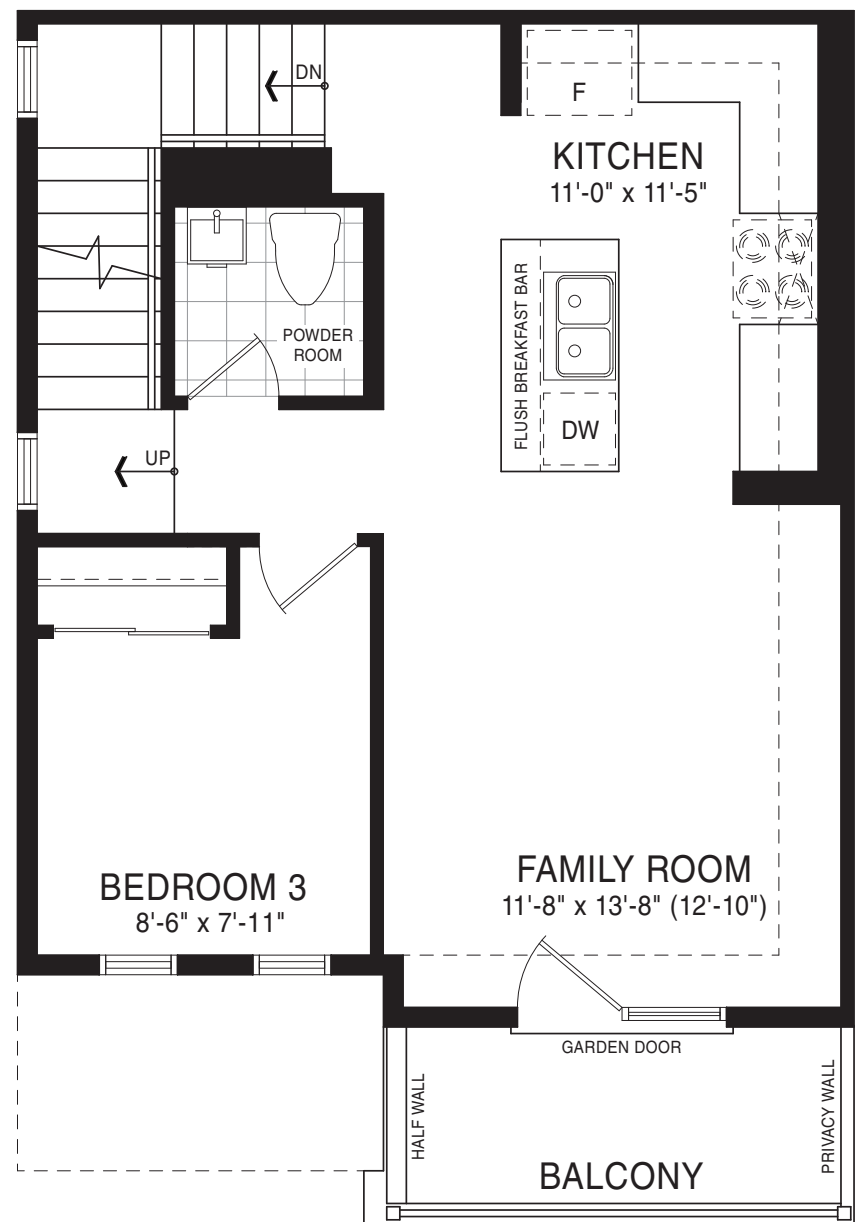

LONDON 26' VILLAGE TOWN

STYLE A - 1,235 SQ.FT.

STYLE B - 1,287 SQ.FT.

STYLE C - 1,287 SQ.FT.

GROUND FLOOR PLAN  
STYLE A

SECOND FLOOR PLAN  
STYLE A

THIRD FLOOR PLAN  
STYLE A