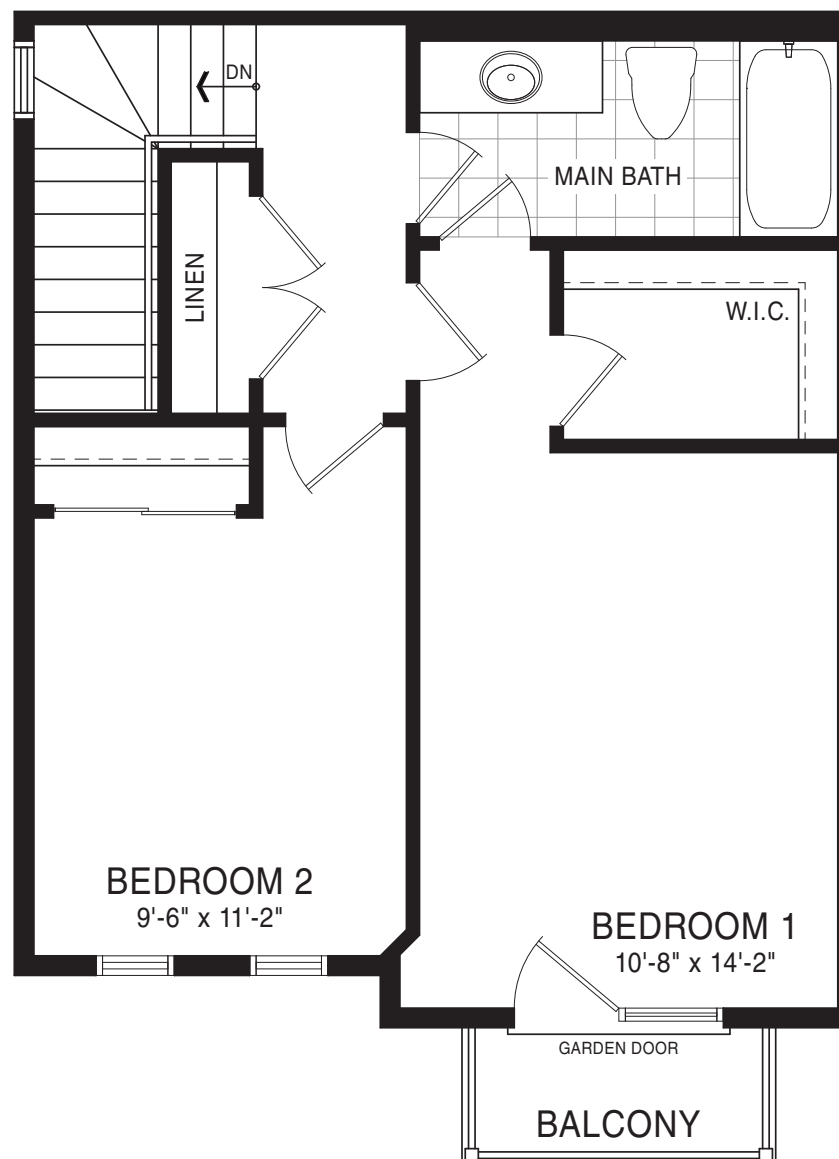

LONDON 26' VILLAGE TOWN

STYLE A - 1,235 SQ.FT.

STYLE B - 1,287 SQ.FT.

STYLE C - 1,287 SQ.FT.

GROUND FLOOR PLAN  
STYLE A

SECOND FLOOR PLAN  
STYLE A

THIRD FLOOR PLAN  
STYLE A