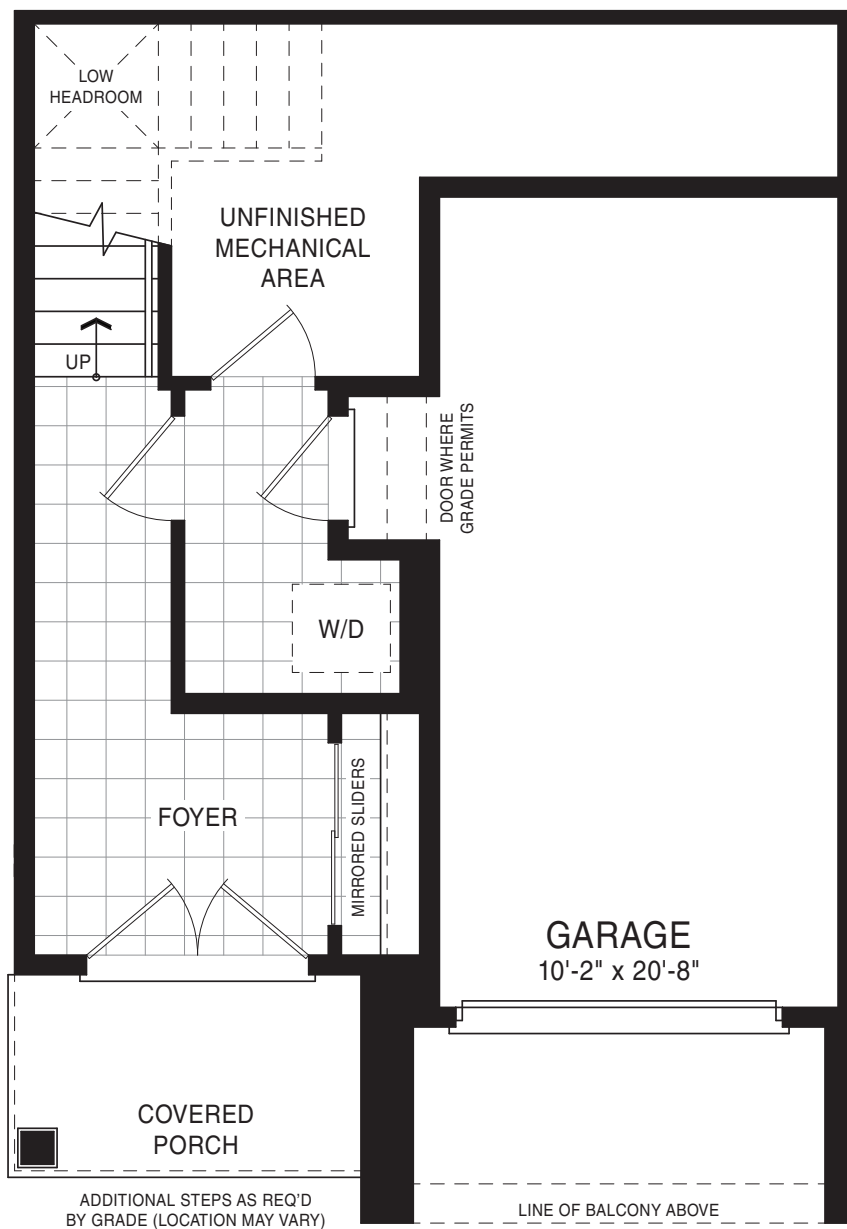

LONDON 26' VILLAGE TOWN

STYLE A - 1,235 SQ.FT.

STYLE B - 1,287 SQ.FT.

STYLE C - 1,287 SQ.FT.

GROUND FLOOR PLAN  
STYLE A

SECOND FLOOR PLAN  
STYLE A

THIRD FLOOR PLAN  
STYLE A