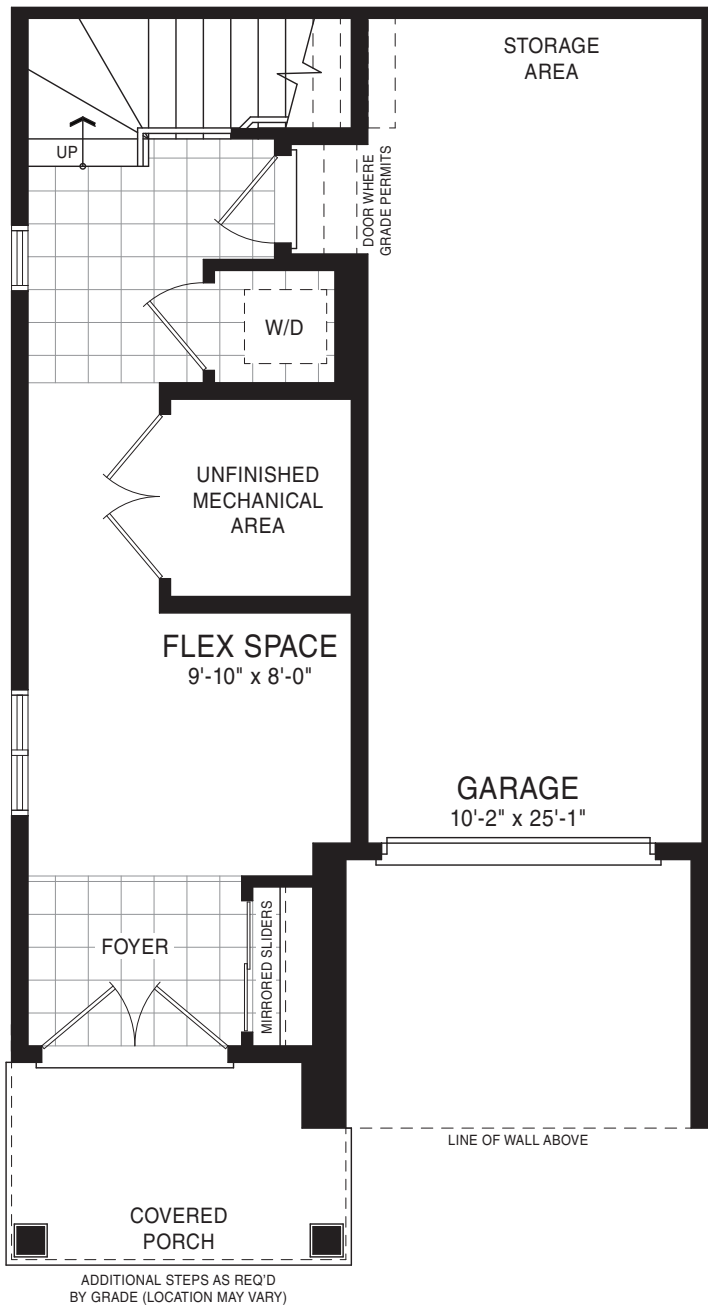

PARIS 26' VILLAGE TOWN

STYLE A - 1,644 to 1,668 SQ.FT.

STYLE B - 1,696 to 1,720 SQ.FT.

STYLE C - 1,706 to 1,730 SQ.FT.

# PARIS 26' VILLAGE TOWN

STYLE A1 - 1,668 SQ.FT.  
 STYLE A2 - 1,644 SQ.FT.  
 STYLE A3 - 1,644 SQ.FT.  
 STYLE B1 - 1,720 SQ.FT.

STYLE B2/B3 - 1,696 SQ.FT.  
 STYLE C1 - 1,730 SQ.FT.  
 STYLE C2 - 1,706 SQ.FT.  
 STYLE C3 - 1,706 SQ.FT.

GROUND FLOOR PLAN  
 STYLE A

SECOND FLOOR PLAN  
 STYLE A

THIRD FLOOR PLAN  
 STYLE A