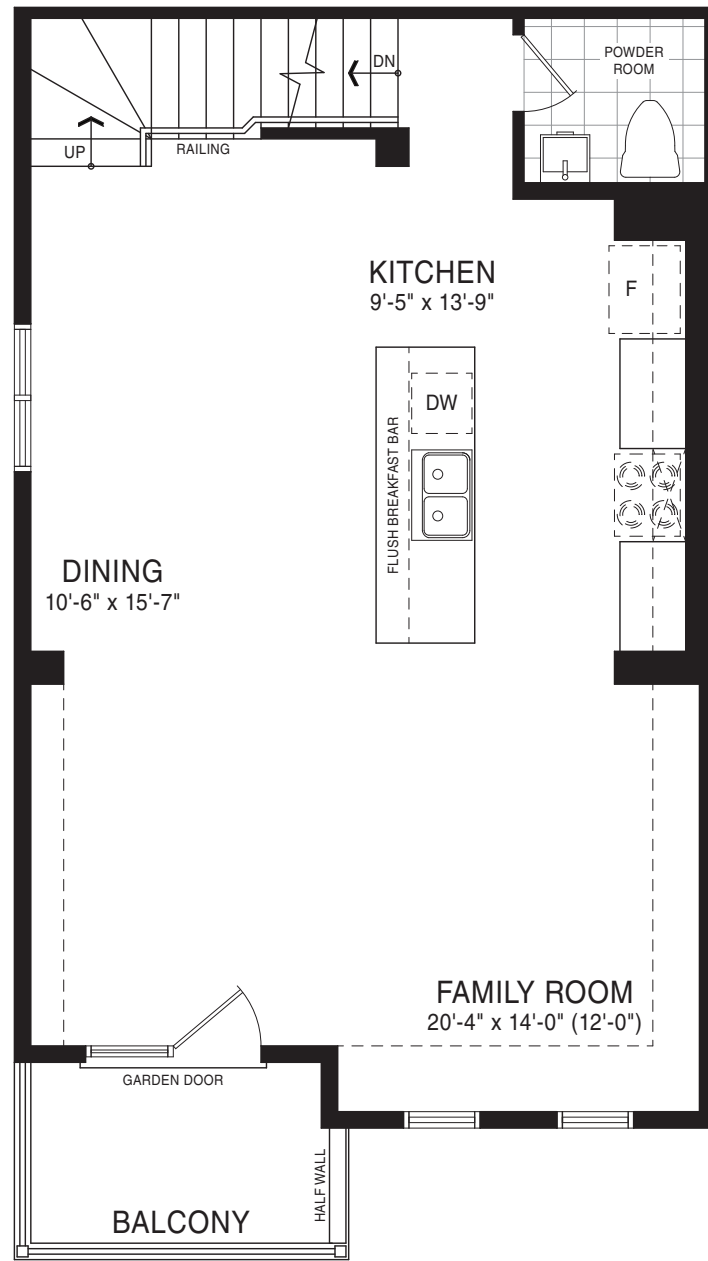

PARIS 26' VILLAGE TOWN

STYLE A - 1,644 to 1,668 SQ.FT.

STYLE B - 1,696 to 1,720 SQ.FT.

STYLE C - 1,706 to 1,730 SQ.FT.

# PARIS 26' VILLAGE TOWN

STYLE A1 - 1,668 SQ.FT.  
 STYLE A2 - 1,644 SQ.FT.  
 STYLE A3 - 1,644 SQ.FT.  
 STYLE B1 - 1,720 SQ.FT.

STYLE B2/B3 - 1,696 SQ.FT.  
 STYLE C1 - 1,730 SQ.FT.  
 STYLE C2 - 1,706 SQ.FT.  
 STYLE C3 - 1,706 SQ.FT.

GROUND FLOOR PLAN  
 STYLE A

SECOND FLOOR PLAN  
 STYLE A

THIRD FLOOR PLAN  
 STYLE A