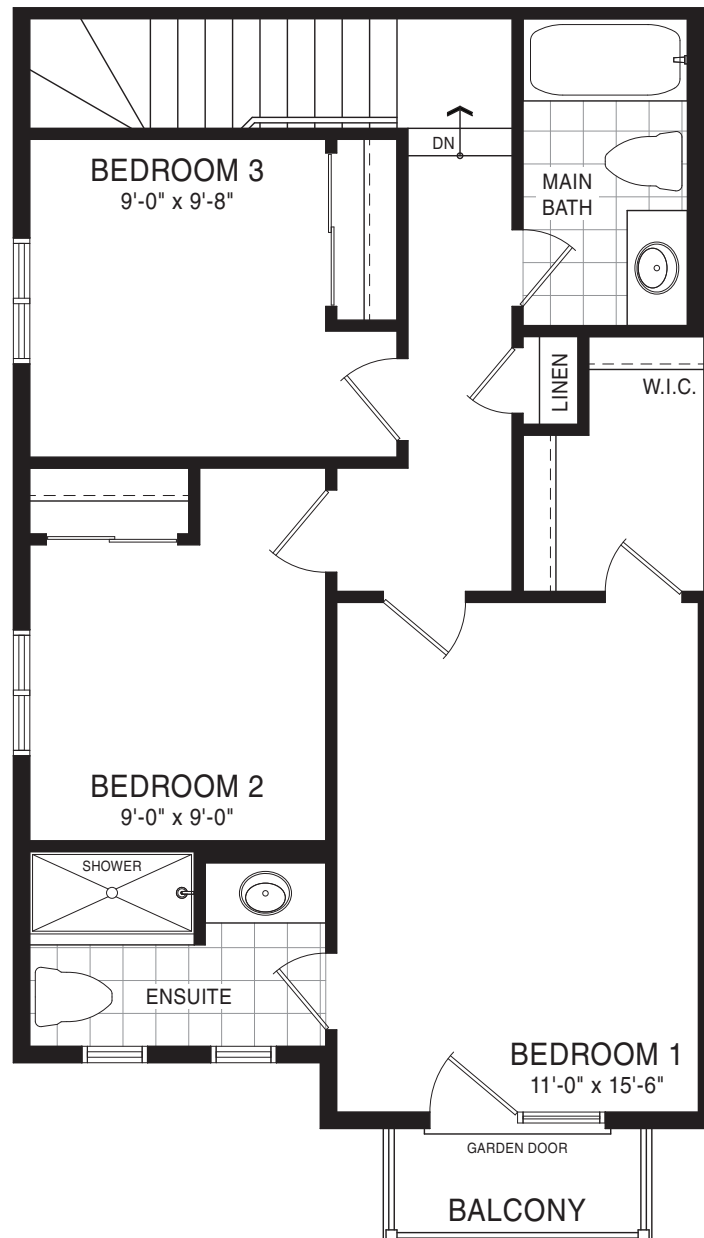

PARIS 26' VILLAGE TOWN

STYLE A - 1,644 to 1,668 SQ.FT.

STYLE B - 1,696 to 1,720 SQ.FT.

STYLE C - 1,706 to 1,730 SQ.FT.

# PARIS 26' VILLAGE TOWN

STYLE A1 - 1,668 SQ.FT.  
 STYLE A2 - 1,644 SQ.FT.  
 STYLE A3 - 1,644 SQ.FT.  
 STYLE B1 - 1,720 SQ.FT.

STYLE B2/B3 - 1,696 SQ.FT.  
 STYLE C1 - 1,730 SQ.FT.  
 STYLE C2 - 1,706 SQ.FT.  
 STYLE C3 - 1,706 SQ.FT.

GROUND FLOOR PLAN  
 STYLE A

SECOND FLOOR PLAN  
 STYLE A

THIRD FLOOR PLAN  
 STYLE A