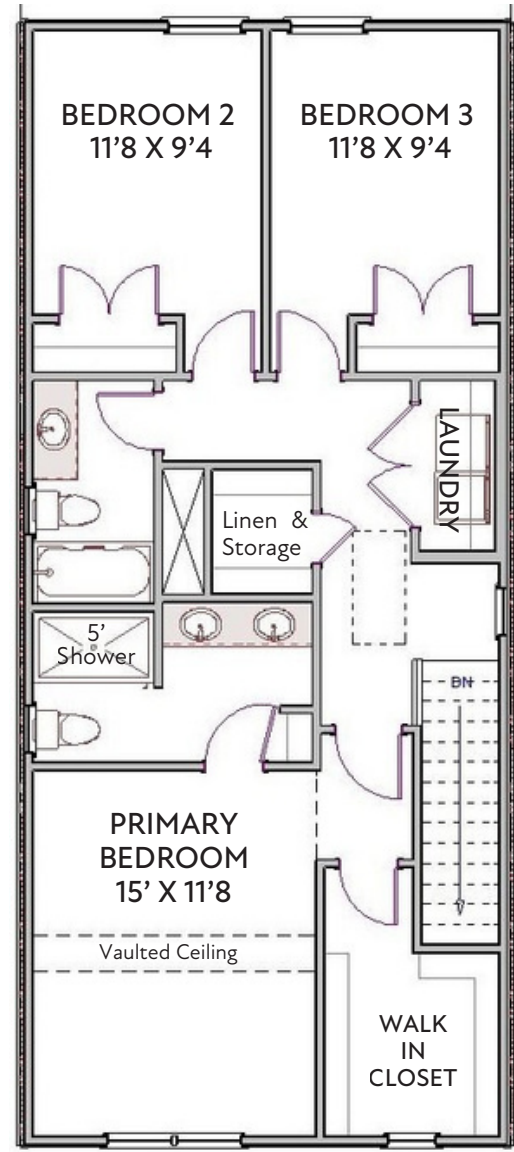

THE WHITLEY

 **SouthCraft**
BY EMPIRE HOMES

1,551 SQ.FT.
3 BEDROOM , 2.5 BATH
1 CAR GARAGE