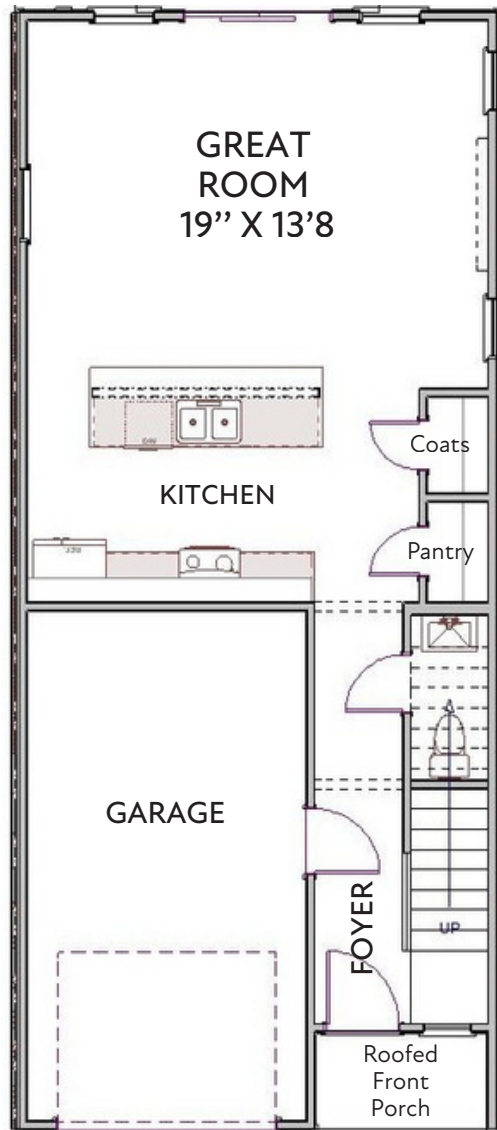

THE WHITLEY

 **SouthCraft**
BY EMPIRE HOMES

1,551 SQ.FT.
3 BEDROOM , 2.5 BATH
1 CAR GARAGE