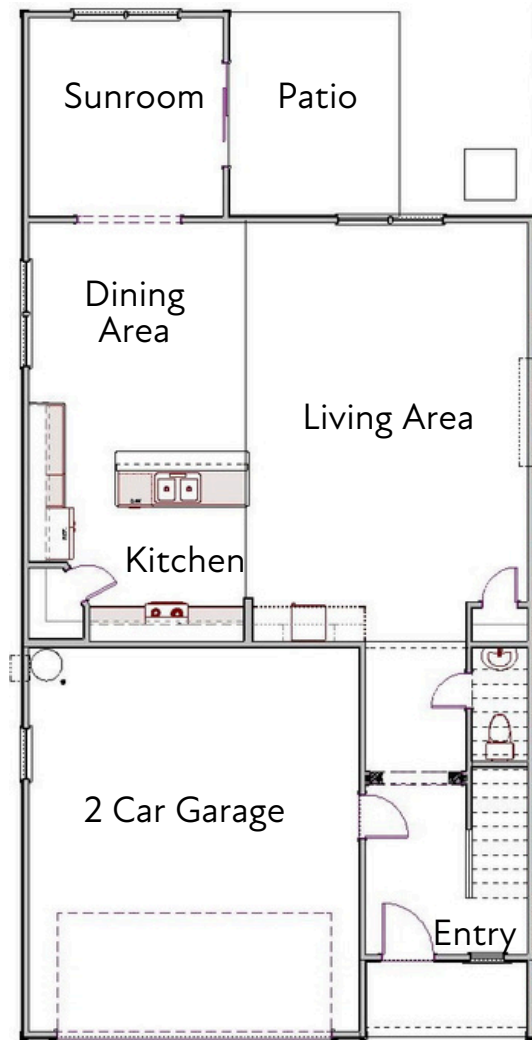

# THE DUNSMORE

**SouthCraft**  
BY EMPIRE HOMES

2,672 SQ.FT.  
4 BEDROOM, 2.5 BATH  
2 CAR GARAGE