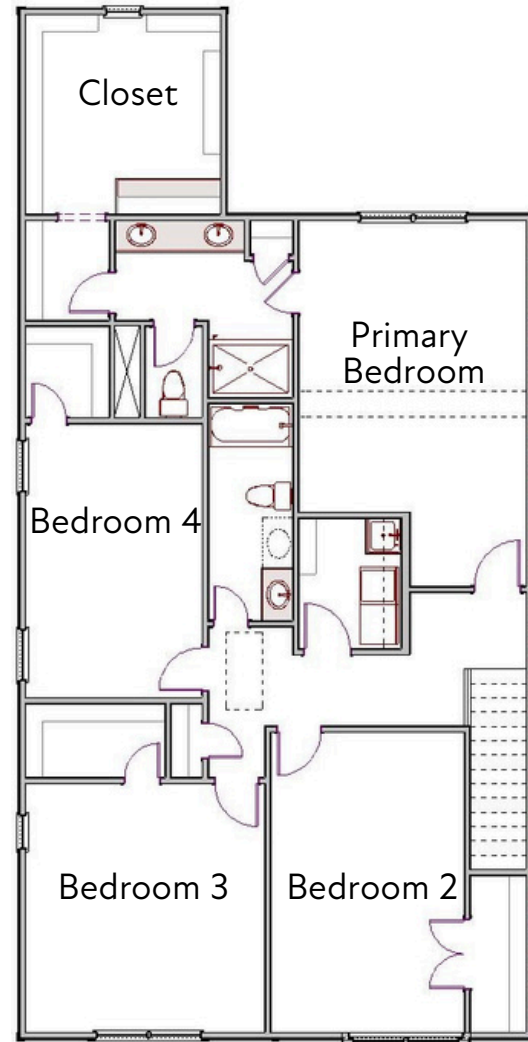

# THE DUNSMORE

**SouthCraft**  
BY EMPIRE HOMES

2,672 SQ.FT.  
4 BEDROOM, 2.5 BATH  
2 CAR GARAGE