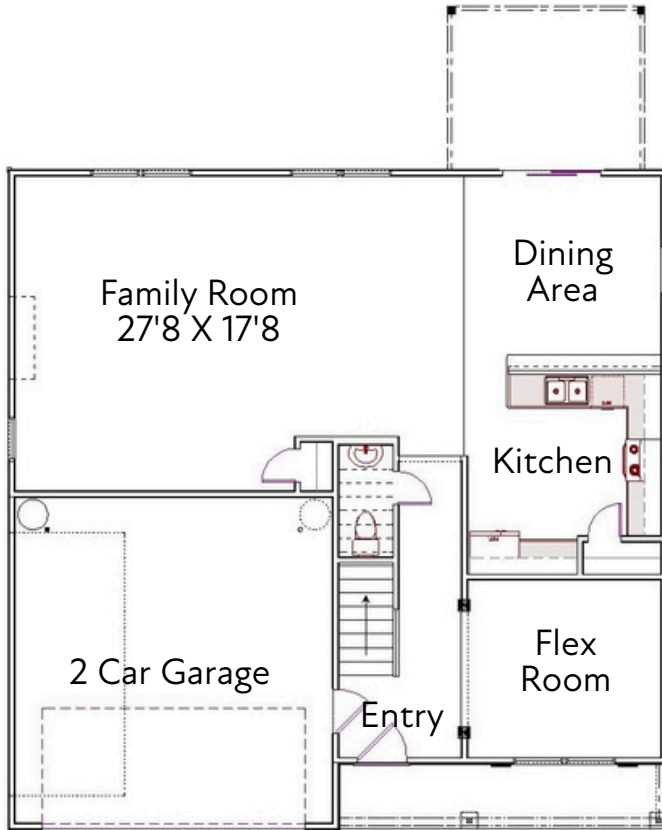

# THE KENSWICK

**SouthCraft**  
BY EMPIRE HOMES

2,491 SQ.FT.  
3 BEDROOM + LOFT OR 4 BEDROOM, 2.5 BATH  
2 CAR GARAGE