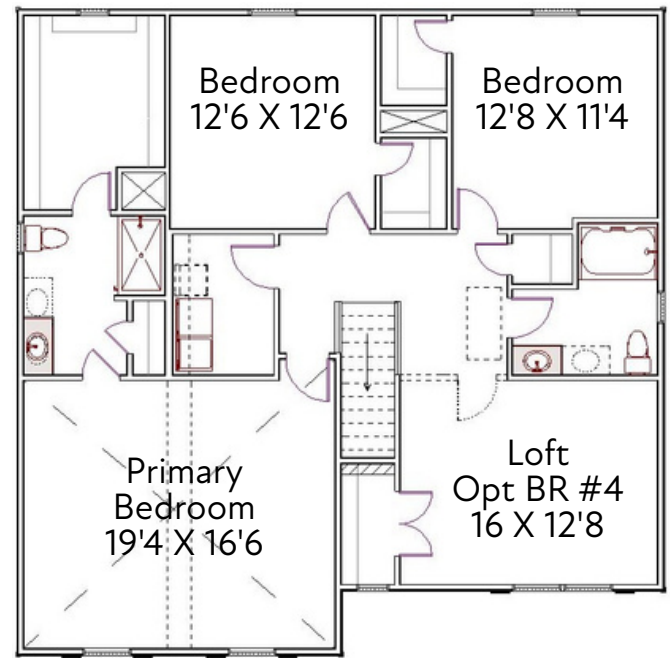

# THE KENSWICK

**SouthCraft**  
BY EMPIRE HOMES

2,491 SQ.FT.  
3 BEDROOM + LOFT OR 4 BEDROOM, 2.5 BATH  
2 CAR GARAGE