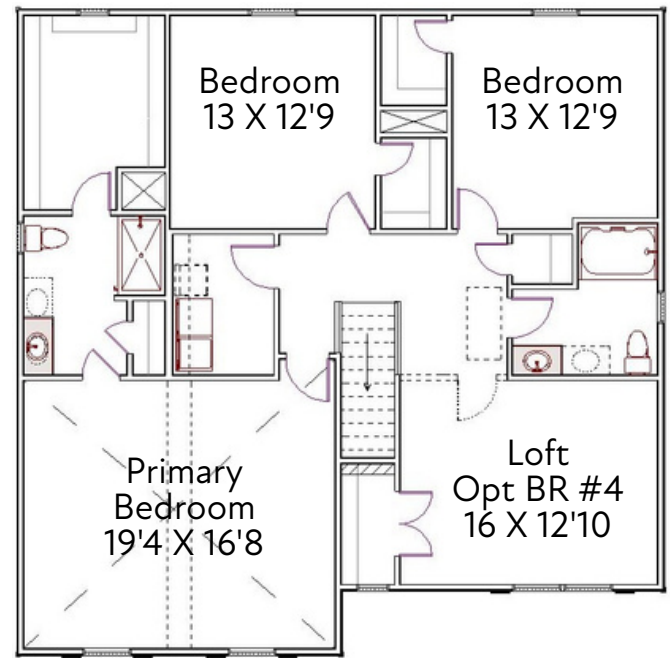

THE KENSWICK V

SouthCraft
BY EMPIRE HOMES

2,641 SQ.FT.
3 BEDROOM + LOFT OR 4 BEDROOM, 2.5 BATH
2 CAR GARAGE