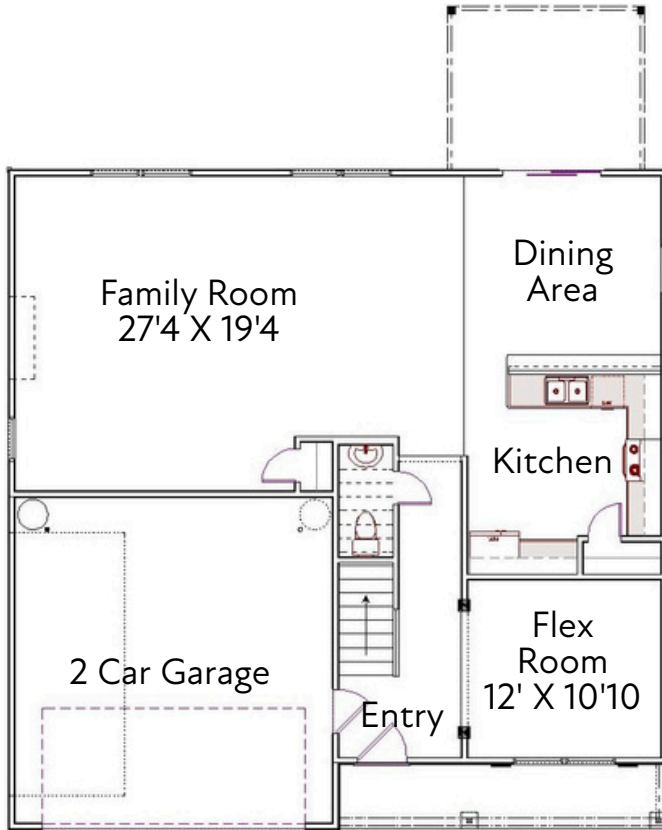

THE KENSWICK V

SouthCraft
BY EMPIRE HOMES

2,641 SQ.FT.
3 BEDROOM + LOFT OR 4 BEDROOM, 2.5 BATH
2 CAR GARAGE