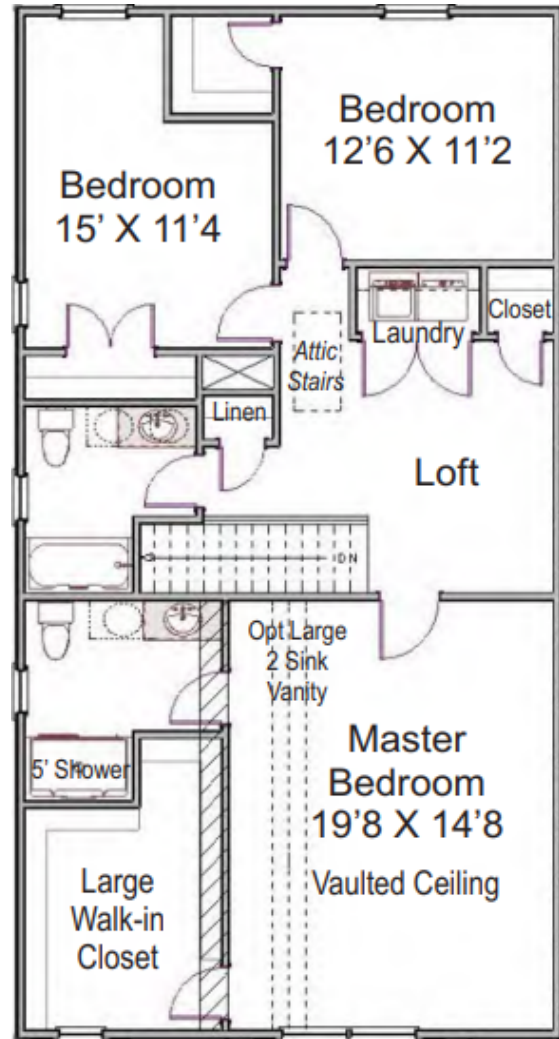

# THE ROYSTON

**SouthCraft**  
BY EMPIRE HOMES

1,964 SQ.FT.  
3 BEDROOM PLUS LOFT, 2.5 BATH  
2 CAR GARAGE