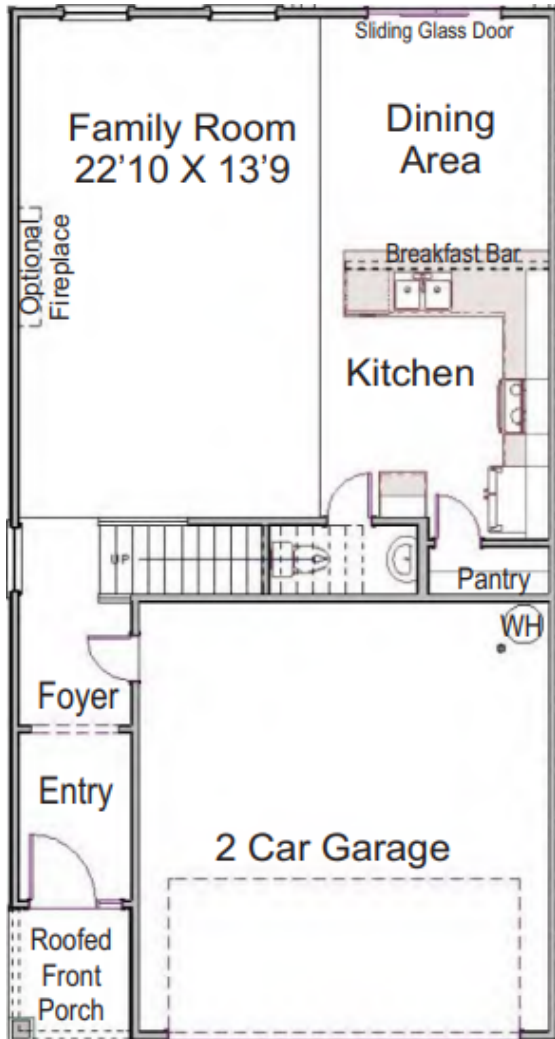

# THE ROYSTON

**SouthCraft**  
BY EMPIRE HOMES

1,964 SQ.FT.  
3 BEDROOM PLUS LOFT, 2.5 BATH  
2 CAR GARAGE