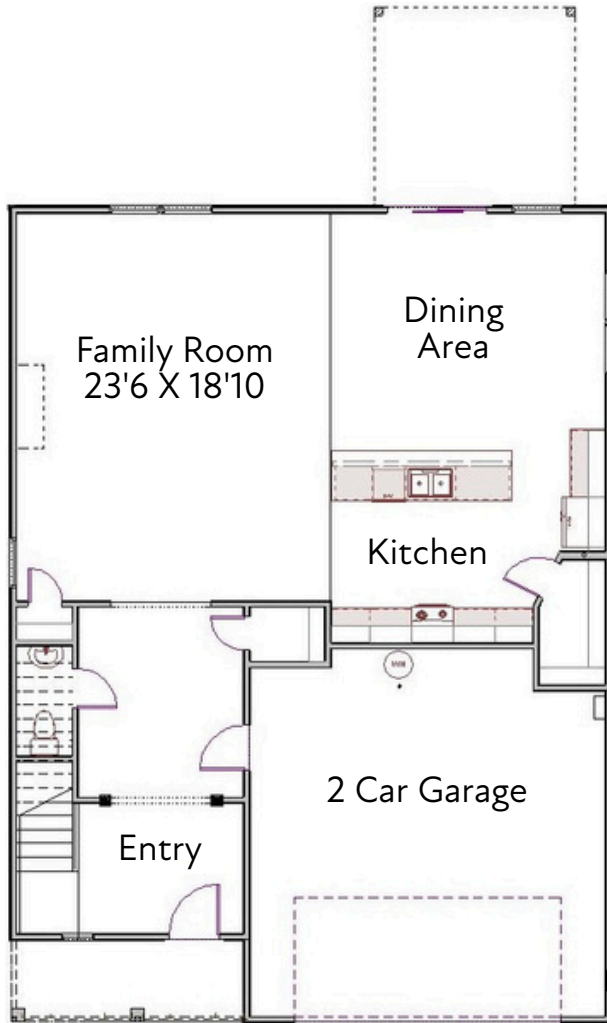

THE WYNWOOD XI

SouthCraft
BY EMPIRE HOMES

2,805 SQ.FT.
3 BEDROOM + LOFT OR 4 BEDROOM, 2.5 BATH
2 CAR GARAGE