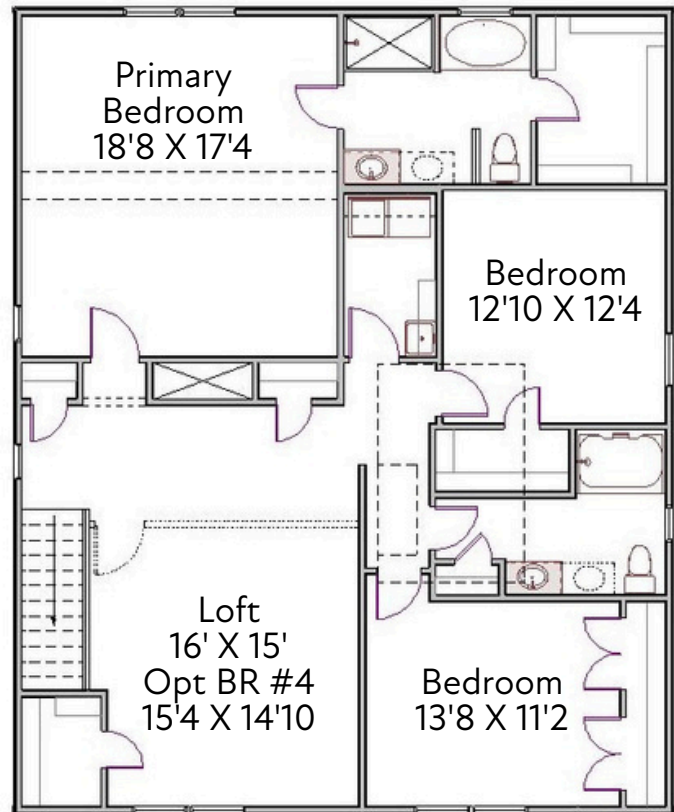

THE WYNWOOD XI

SouthCraft
BY EMPIRE HOMES

2,805 SQ.FT.
3 BEDROOM + LOFT OR 4 BEDROOM, 2.5 BATH
2 CAR GARAGE