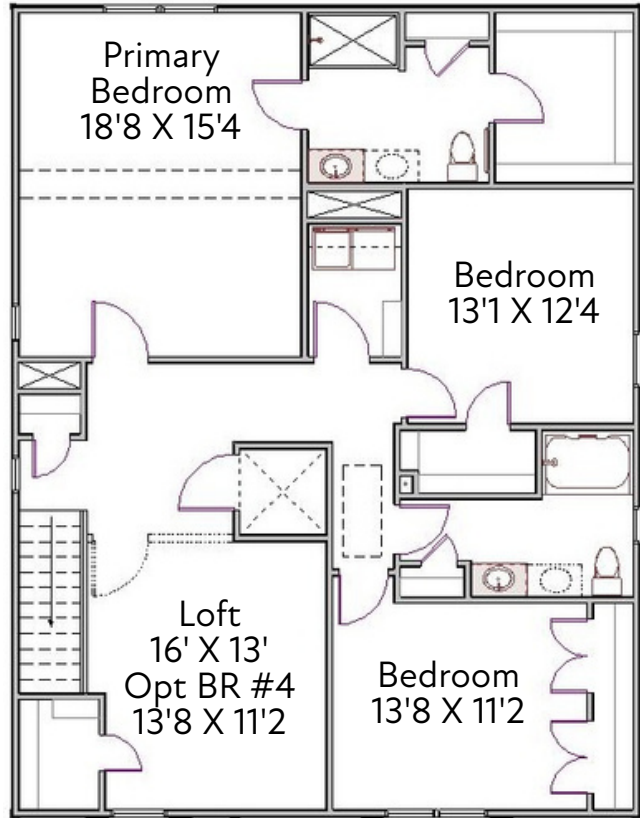

THE WYNWOOD X

SouthCraft
BY EMPIRE HOMES

2,636 SQ.FT.
3 BEDROOM + LOFT OR 4 BEDROOM, 2.5 BATH
2 CAR GARAGE