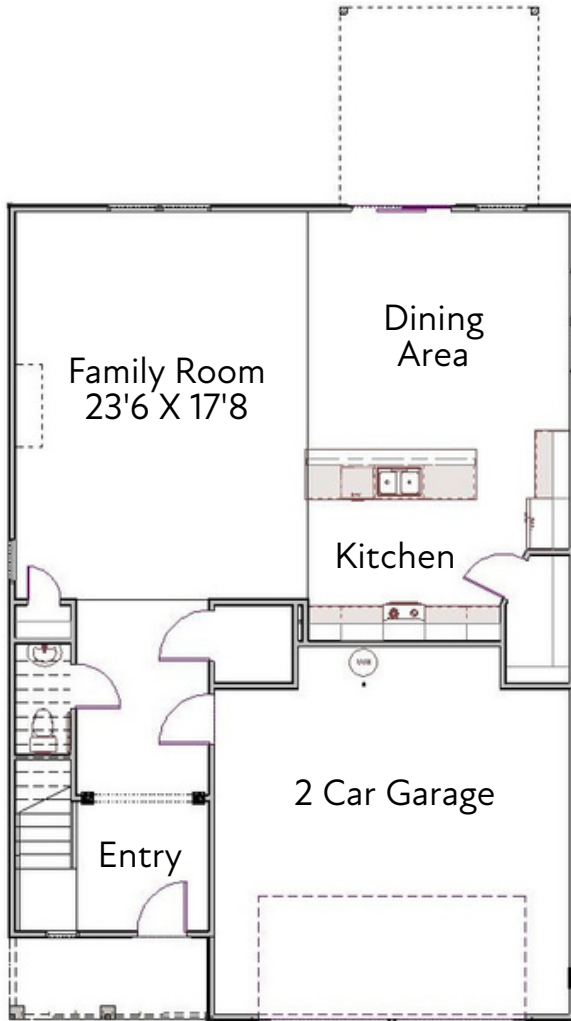

THE WYNWOOD X

SouthCraft
BY EMPIRE HOMES

2,636 SQ.FT.
3 BEDROOM + LOFT OR 4 BEDROOM, 2.5 BATH
2 CAR GARAGE