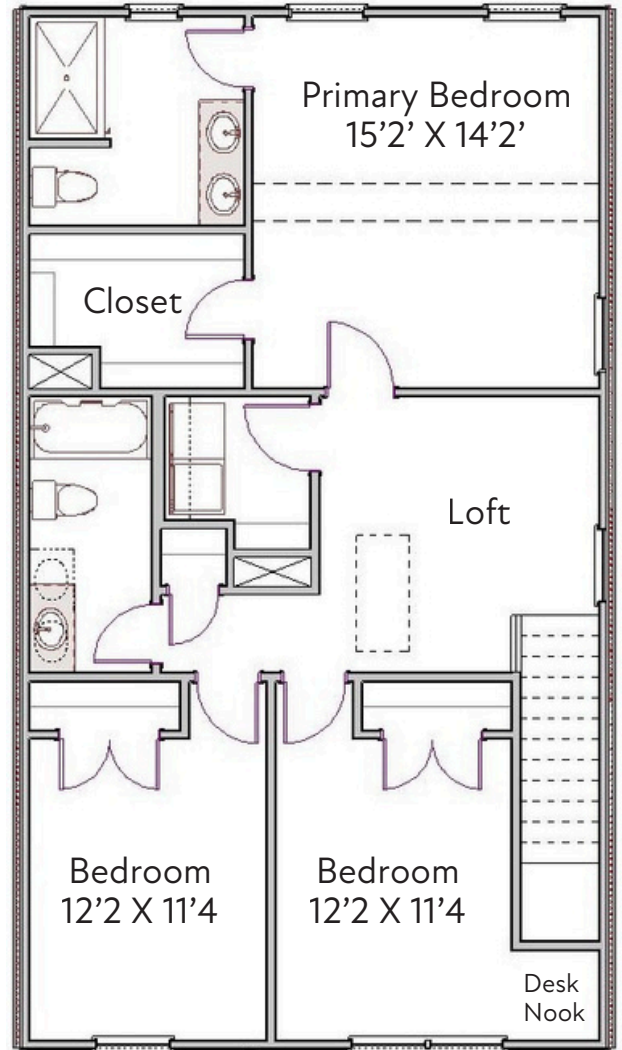

**THE
EMERY**

SouthCraft
BY EMPIRE HOMES

1,729 SQ.FT.
3 BEDROOM , 2.5 BATH
1 CAR GARAGE