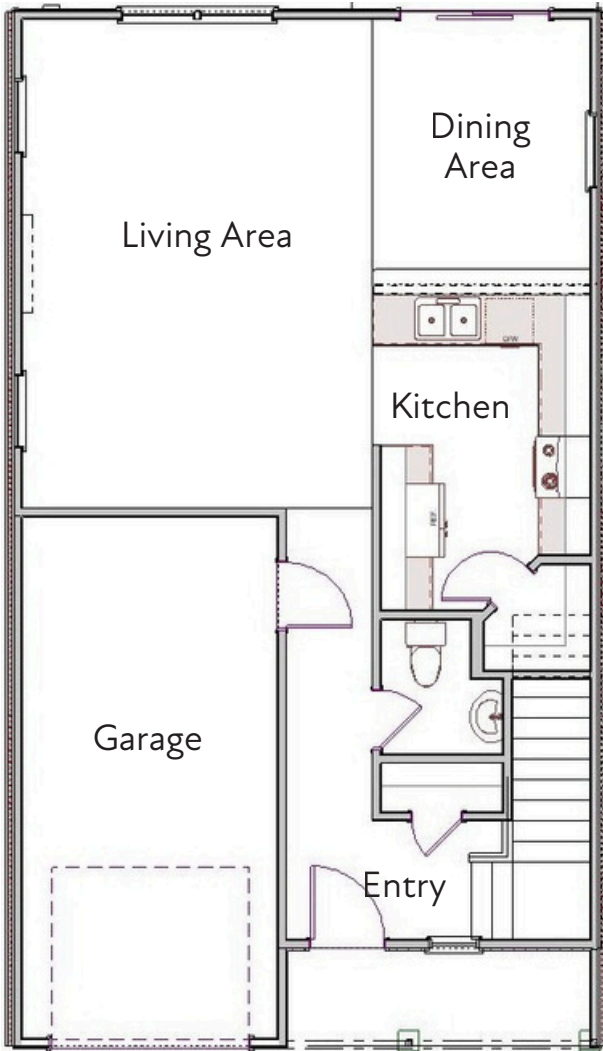

**THE
EMERY**

SouthCraft
BY EMPIRE HOMES

1,729 SQ.FT.
3 BEDROOM , 2.5 BATH
1 CAR GARAGE