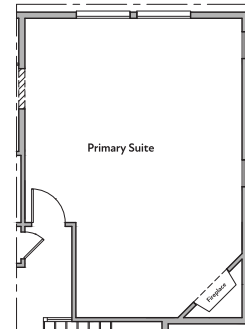

DURANGO

HOMESTEAD COLLECTION

MAIN LEVEL FLOORPLAN

UPPER LEVEL FLOORPLAN

(OPT) FINISHED BASEMENT FLOORPLAN

(Optional) Full Basement

(Optional) Gas Fireplace

(Optional) 5-Piece Bath

(Optional) Primary Suite w/ F.P.

(Optional) Primary Suite

STRUCTURAL OPTIONS