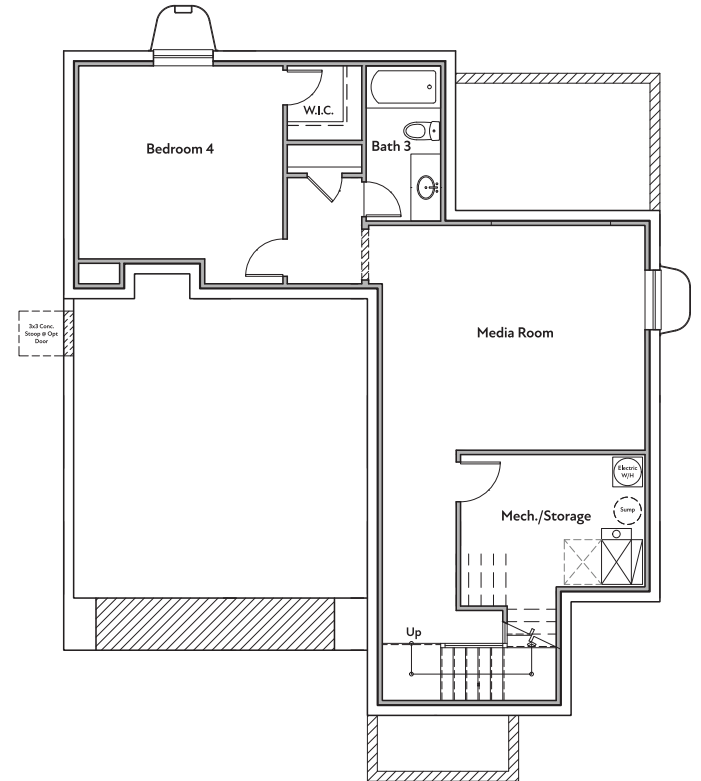

DURANGO

HOMESTEAD COLLECTION

MAIN LEVEL FLOORPLAN

UPPER LEVEL FLOORPLAN

(OPT) FINISHED BASEMENT FLOORPLAN

(Optional) Full Basement

(Optional) Gas Fireplace

(Optional) 5-Piece Bath

(Optional) Primary Suite w/ F.P.

(Optional) Primary Suite

STRUCTURAL OPTIONS