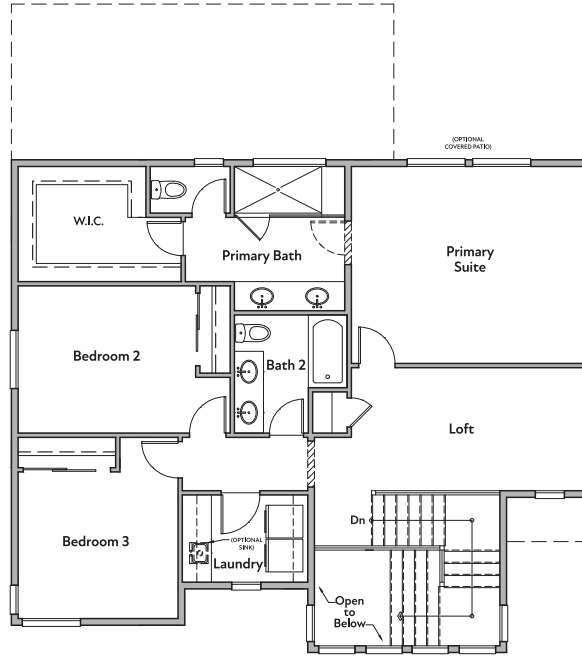

DURANGO

HOMESTEAD COLLECTION

MAIN LEVEL FLOORPLAN

UPPER LEVEL FLOORPLAN

(OPT) FINISHED BASEMENT FLOORPLAN

(Optional) Full Basement

(Optional) Gas Fireplace

(Optional) 5-Piece Bath

(Optional) Primary Suite w/ F.P.

(Optional) Primary Suite

STRUCTURAL OPTIONS