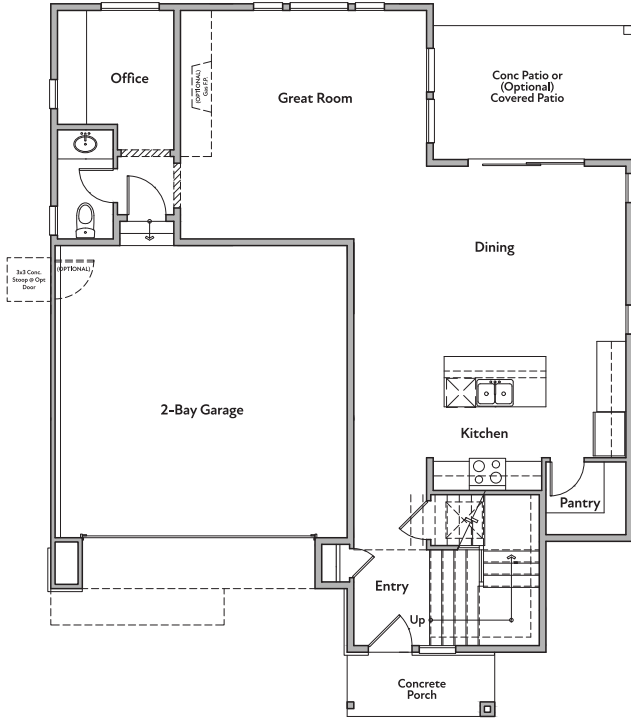

DURANGO

HOMESTEAD COLLECTION

MAIN LEVEL FLOORPLAN

UPPER LEVEL FLOORPLAN

(OPT) FINISHED BASEMENT FLOORPLAN

(Optional) Full Basement

(Optional) Gas Fireplace

(Optional) 5-Piece Bath

(Optional) Primary Suite w/ F.P.

(Optional) Primary Suite

STRUCTURAL OPTIONS