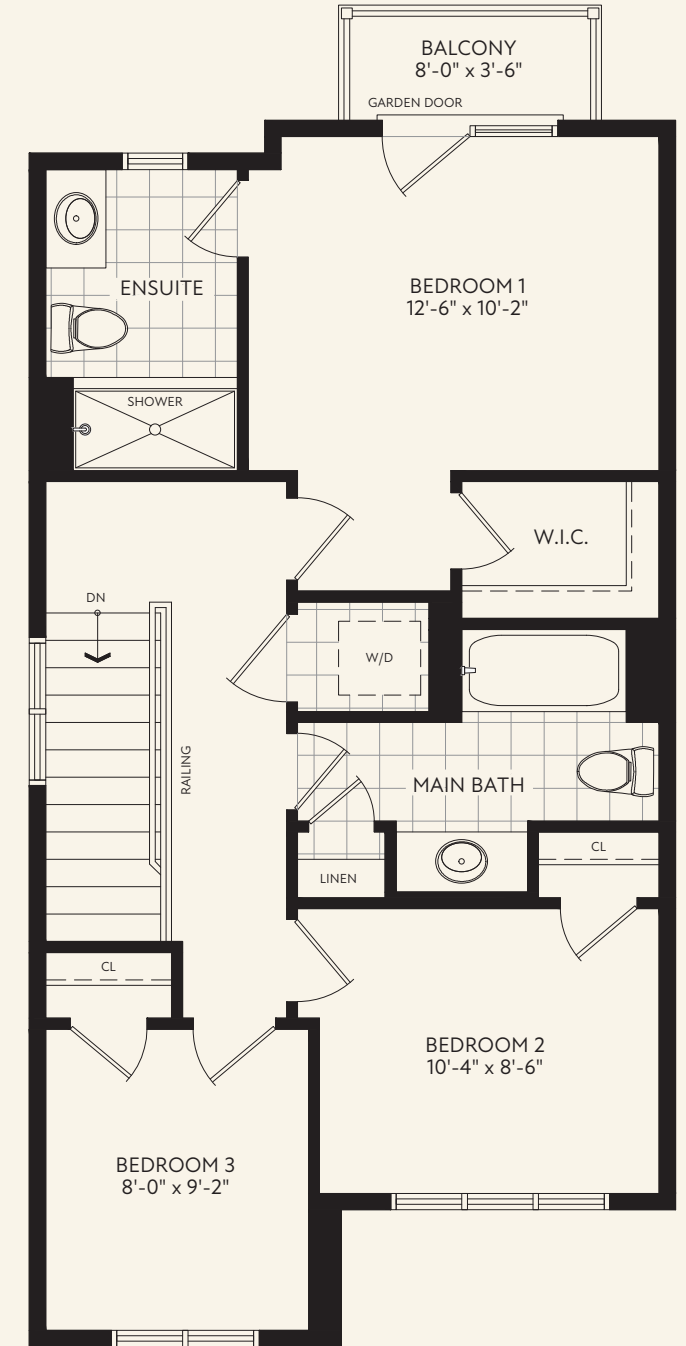

27'

Rear Lane
Detached Homes

3 Beds | 2.5 Baths

Mystral

CRAFTSMAN - 1934 SQ.FT.

MODERN - 1982 SQ.FT.

HERITAGE - 2013 SQ.FT.

GROUND FLOOR PLAN
CRAFTSMAN

SECOND FLOOR PLAN
CRAFTSMAN

THIRD FLOOR PLAN
CRAFTSMAN

27'

Rear Lane
Detached Homes

3 Beds | 2.5 Baths

Cascade

CRAFTSMAN - 1685 SQ.FT.

MODERN - 1727 SQ.FT.

HERITAGE - 1741 SQ.FT.

GROUND FLOOR PLAN
CRAFTSMAN

SECOND FLOOR PLAN
CRAFTSMAN

THIRD FLOOR PLAN
CRAFTSMAN

27'

Rear Lane Detached Homes

3 Beds | 2.5 Baths

Delta

CRAFTSMAN - 2131 SQ.FT.

MODERN - 2203 SQ.FT.

HERITAGE - 2197 SQ.FT.

GROUND FLOOR PLAN
CRAFTSMAN

SECOND FLOOR PLAN
CRAFTSMAN

THIRD FLOOR PLAN
CRAFTSMAN