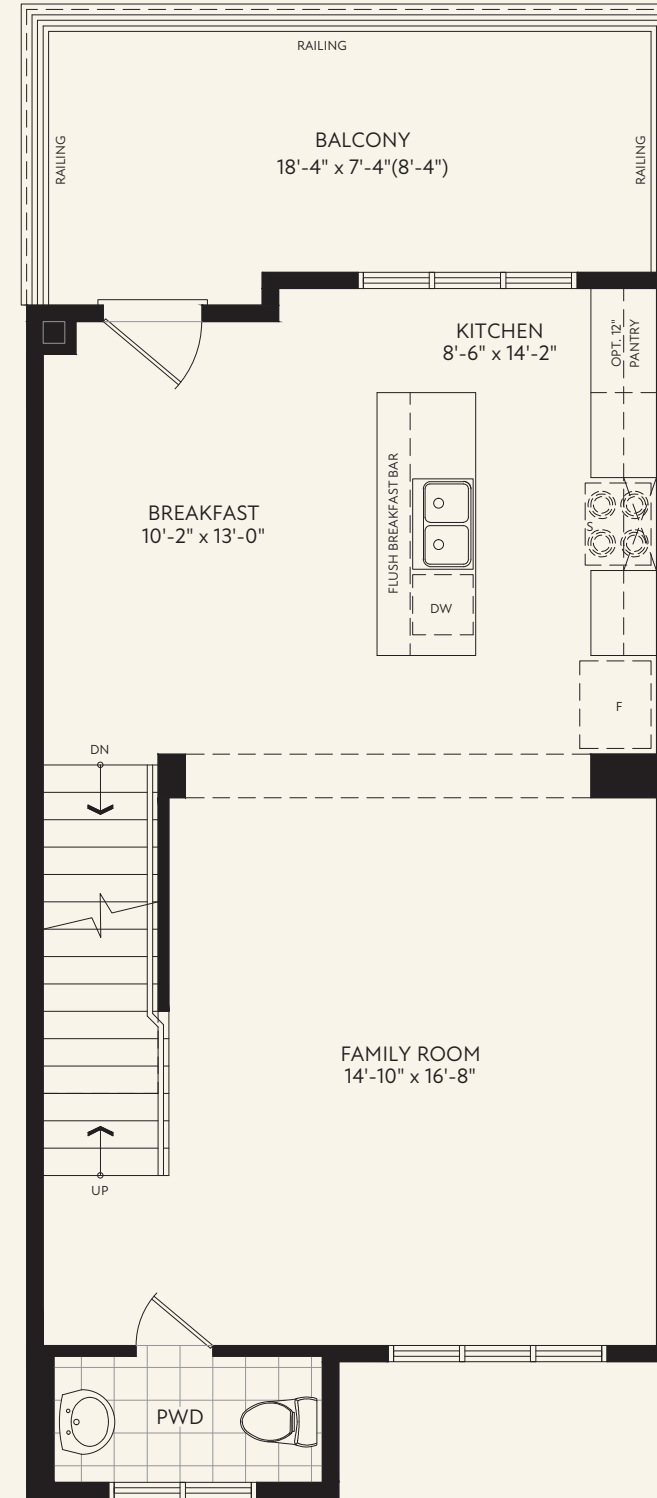

27'

Rear Lane
Detached Homes

3 Beds | 2.5 Baths

Mystral

CRAFTSMAN - 1934 SQ.FT.

MODERN - 1982 SQ.FT.

HERITAGE - 2013 SQ.FT.

GROUND FLOOR PLAN
CRAFTSMAN

SECOND FLOOR PLAN
CRAFTSMAN

THIRD FLOOR PLAN
CRAFTSMAN

27'

Rear Lane
Detached Homes

3 Beds | 2.5 Baths

Cascade

CRAFTSMAN - 1685 SQ.FT.

MODERN - 1727 SQ.FT.

HERITAGE - 1741 SQ.FT.

GROUND FLOOR PLAN
CRAFTSMAN

SECOND FLOOR PLAN
CRAFTSMAN

THIRD FLOOR PLAN
CRAFTSMAN

27'

Rear Lane Detached Homes

3 Beds | 2.5 Baths

Delta

CRAFTSMAN - 2131 SQ.FT.

MODERN - 2203 SQ.FT.

HERITAGE - 2197 SQ.FT.

GROUND FLOOR PLAN
CRAFTSMAN

SECOND FLOOR PLAN
CRAFTSMAN

THIRD FLOOR PLAN
CRAFTSMAN