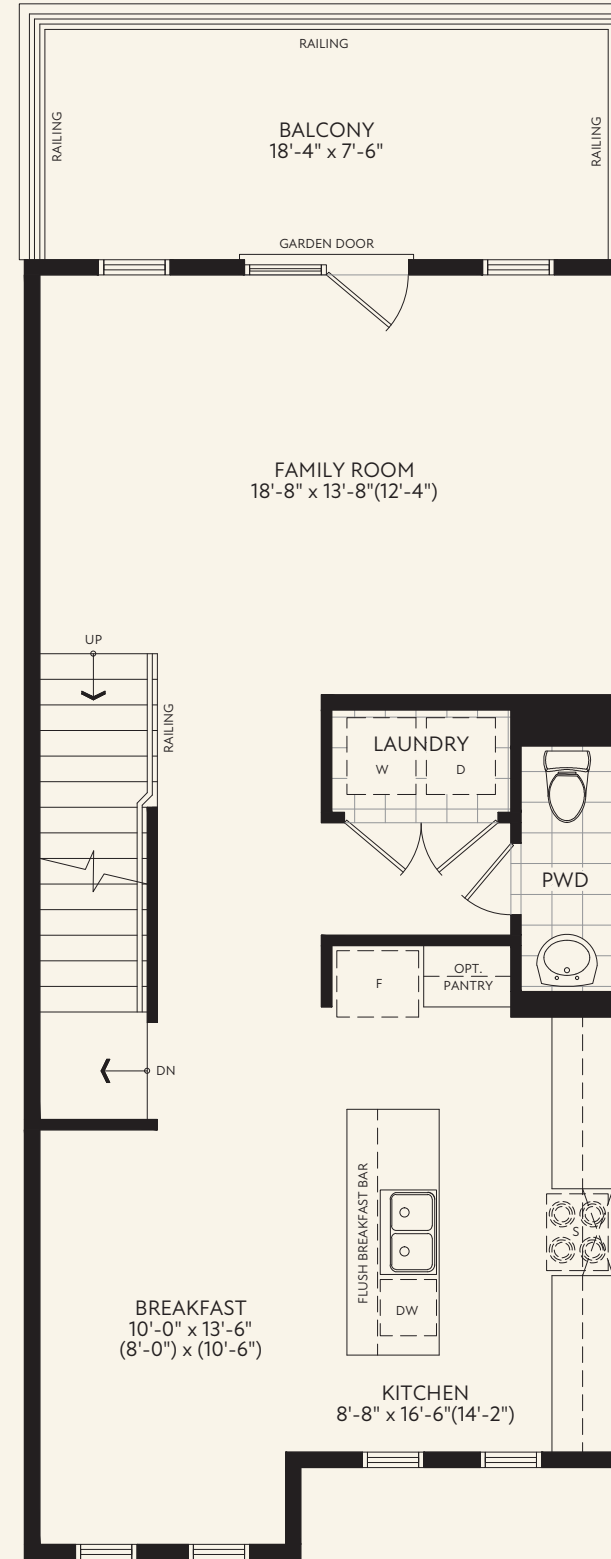

27'

Rear Lane
Detached Homes

3 Beds | 2.5 Baths

Mystral

CRAFTSMAN - 1934 SQ.FT.

MODERN - 1982 SQ.FT.

HERITAGE - 2013 SQ.FT.

GROUND FLOOR PLAN
CRAFTSMAN

SECOND FLOOR PLAN
CRAFTSMAN

THIRD FLOOR PLAN
CRAFTSMAN

27'

Rear Lane
Detached Homes

3 Beds | 2.5 Baths

Cascade

CRAFTSMAN - 1685 SQ.FT.

MODERN - 1727 SQ.FT.

HERITAGE - 1741 SQ.FT.

GROUND FLOOR PLAN
CRAFTSMAN

SECOND FLOOR PLAN
CRAFTSMAN

THIRD FLOOR PLAN
CRAFTSMAN

27'

Rear Lane Detached Homes

3 Beds | 2.5 Baths

Delta

CRAFTSMAN - 2131 SQ.FT.

MODERN - 2203 SQ.FT.

HERITAGE - 2197 SQ.FT.

GROUND FLOOR PLAN
CRAFTSMAN

SECOND FLOOR PLAN
CRAFTSMAN

THIRD FLOOR PLAN
CRAFTSMAN