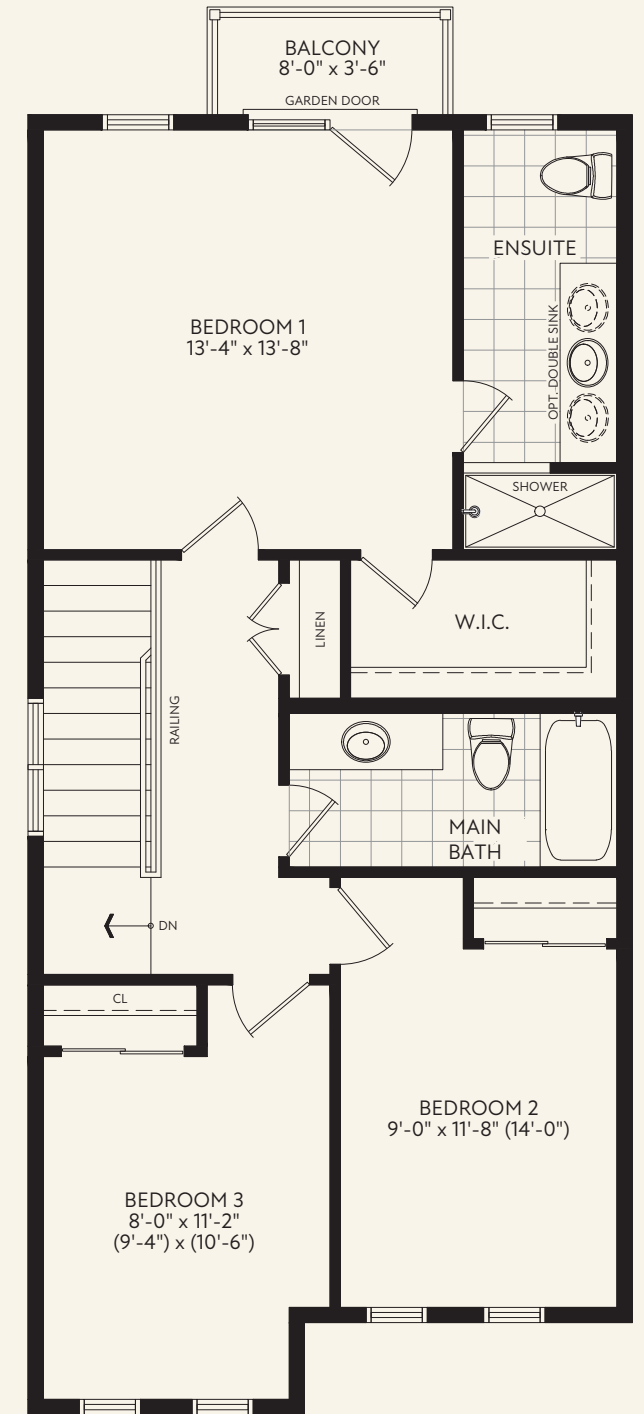

27'

Rear Lane
Detached Homes

3 Beds | 2.5 Baths

Mystral

CRAFTSMAN - 1934 SQ.FT.

MODERN - 1982 SQ.FT.

HERITAGE - 2013 SQ.FT.

GROUND FLOOR PLAN
CRAFTSMAN

SECOND FLOOR PLAN
CRAFTSMAN

THIRD FLOOR PLAN
CRAFTSMAN

27'

Rear Lane
Detached Homes

3 Beds | 2.5 Baths

Cascade

CRAFTSMAN - 1685 SQ.FT.

MODERN - 1727 SQ.FT.

HERITAGE - 1741 SQ.FT.

GROUND FLOOR PLAN
CRAFTSMAN

SECOND FLOOR PLAN
CRAFTSMAN

THIRD FLOOR PLAN
CRAFTSMAN

27'

Rear Lane Detached Homes

3 Beds | 2.5 Baths

Delta

CRAFTSMAN - 2131 SQ.FT.

MODERN - 2203 SQ.FT.

HERITAGE - 2197 SQ.FT.

GROUND FLOOR PLAN
CRAFTSMAN

SECOND FLOOR PLAN
CRAFTSMAN

THIRD FLOOR PLAN
CRAFTSMAN