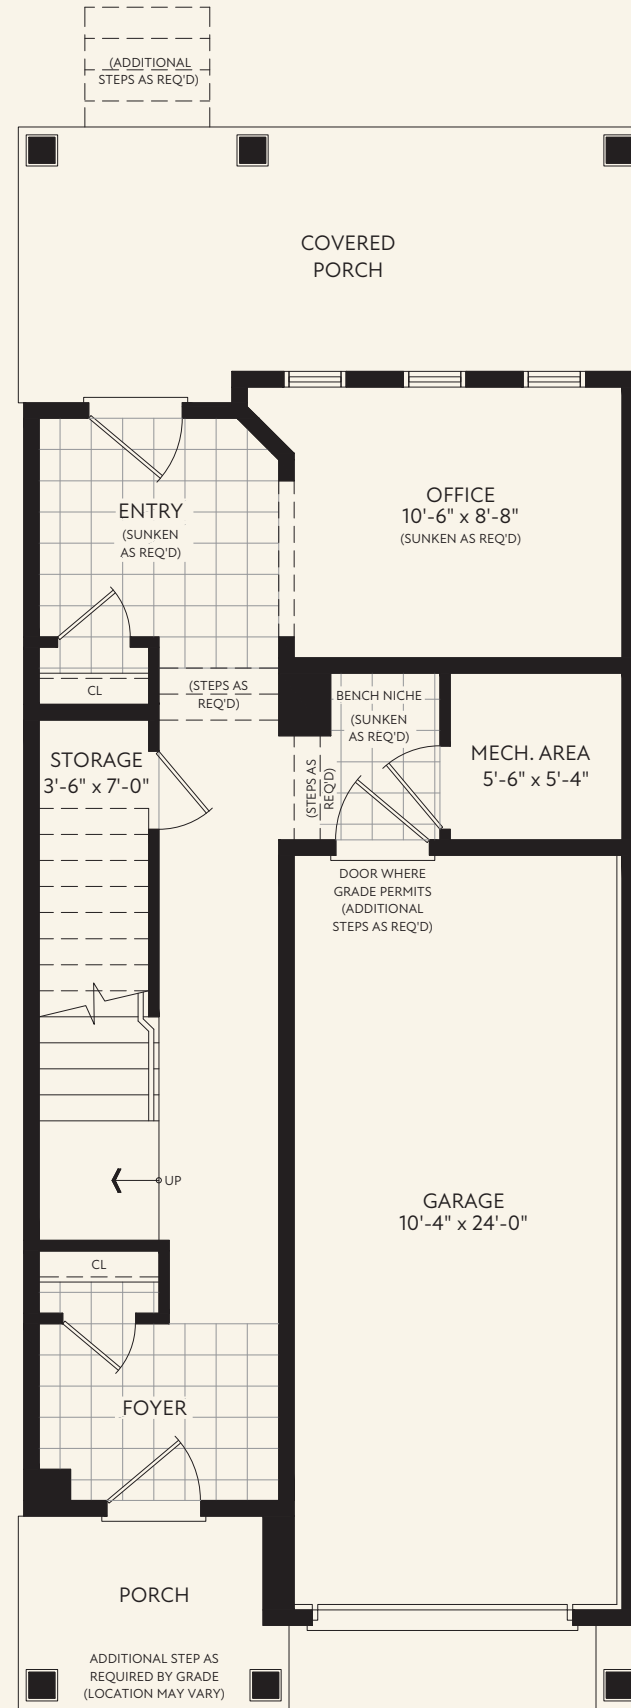

27'

Rear Lane
Detached Homes

3 Beds | 2.5 Baths

Mystral

CRAFTSMAN - 1934 SQ.FT.

MODERN - 1982 SQ.FT.

HERITAGE - 2013 SQ.FT.

GROUND FLOOR PLAN
CRAFTSMAN

SECOND FLOOR PLAN
CRAFTSMAN

THIRD FLOOR PLAN
CRAFTSMAN

27'

Rear Lane
Detached Homes

3 Beds | 2.5 Baths

Cascade

CRAFTSMAN - 1685 SQ.FT.

MODERN - 1727 SQ.FT.

HERITAGE - 1741 SQ.FT.

GROUND FLOOR PLAN
CRAFTSMAN

SECOND FLOOR PLAN
CRAFTSMAN

THIRD FLOOR PLAN
CRAFTSMAN

27'

Rear Lane Detached Homes

3 Beds | 2.5 Baths

Delta

CRAFTSMAN - 2131 SQ.FT.

MODERN - 2203 SQ.FT.

HERITAGE - 2197 SQ.FT.

GROUND FLOOR PLAN
CRAFTSMAN

SECOND FLOOR PLAN
CRAFTSMAN

THIRD FLOOR PLAN
CRAFTSMAN