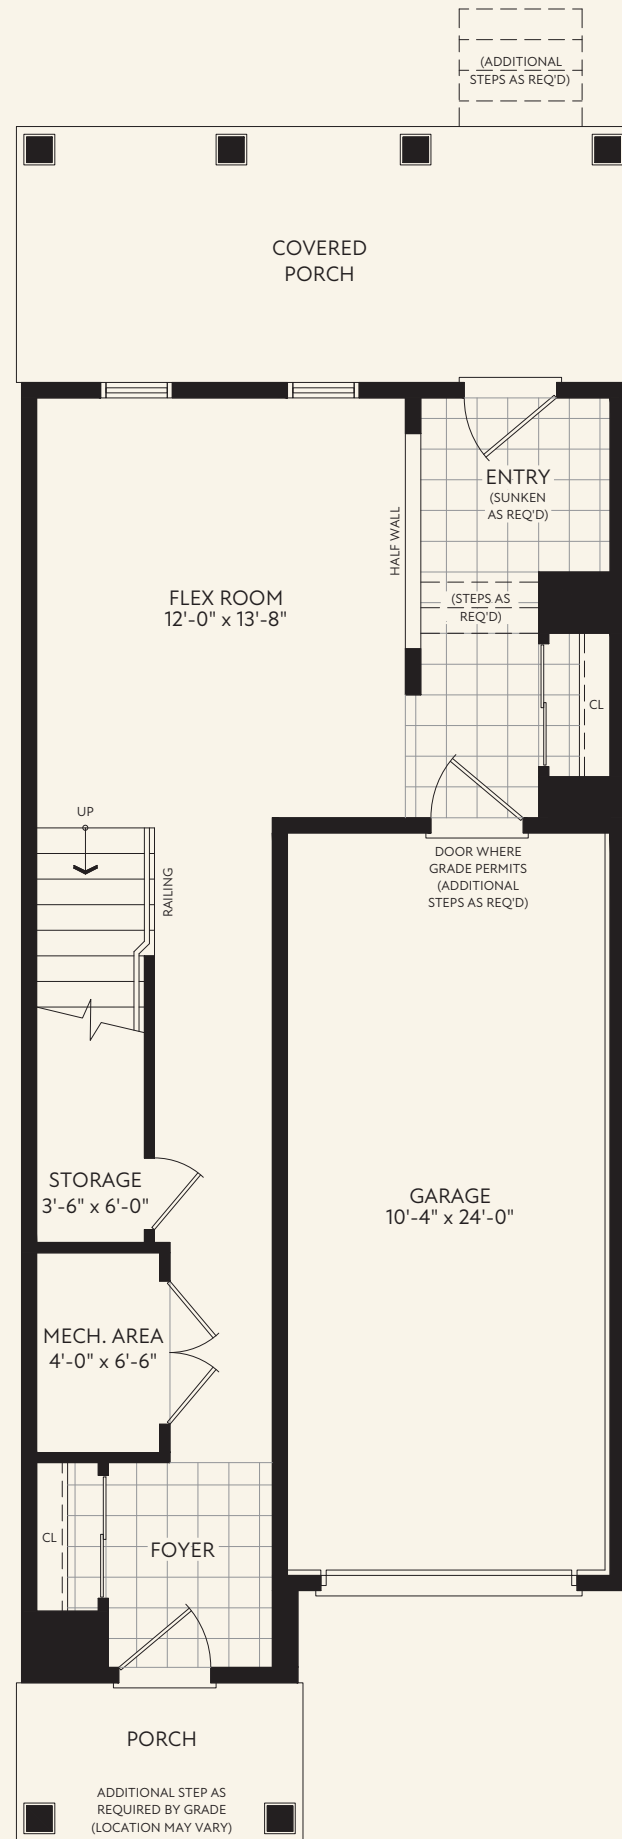

27'

Rear Lane
Detached Homes

3 Beds | 2.5 Baths

Mystral

CRAFTSMAN - 1934 SQ.FT.

MODERN - 1982 SQ.FT.

HERITAGE - 2013 SQ.FT.

GROUND FLOOR PLAN
CRAFTSMAN

SECOND FLOOR PLAN
CRAFTSMAN

THIRD FLOOR PLAN
CRAFTSMAN

27'

Rear Lane
Detached Homes

3 Beds | 2.5 Baths

Cascade

CRAFTSMAN - 1685 SQ.FT.

MODERN - 1727 SQ.FT.

HERITAGE - 1741 SQ.FT.

GROUND FLOOR PLAN
CRAFTSMAN

SECOND FLOOR PLAN
CRAFTSMAN

THIRD FLOOR PLAN
CRAFTSMAN

27'

Rear Lane Detached Homes

3 Beds | 2.5 Baths

Delta

CRAFTSMAN - 2131 SQ.FT.

MODERN - 2203 SQ.FT.

HERITAGE - 2197 SQ.FT.

GROUND FLOOR PLAN
CRAFTSMAN

SECOND FLOOR PLAN
CRAFTSMAN

THIRD FLOOR PLAN
CRAFTSMAN