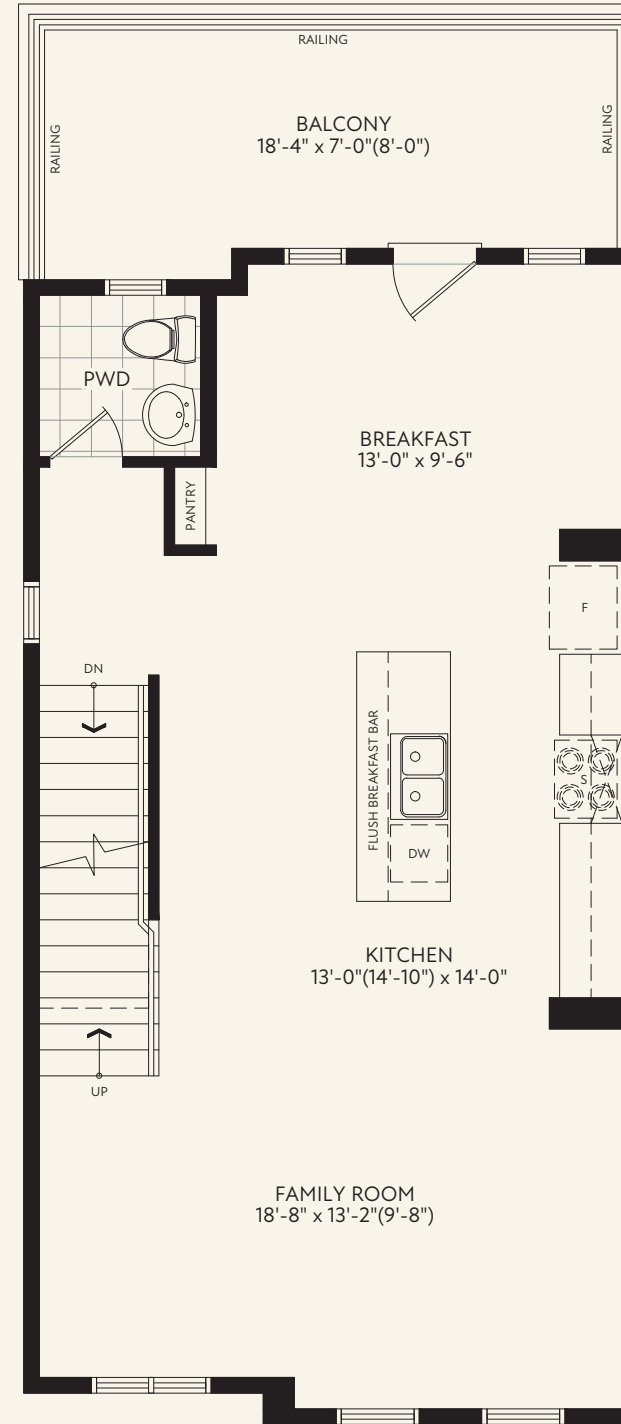

27'

Rear Lane
Detached Homes

3 Beds | 2.5 Baths

Mystral

CRAFTSMAN - 1934 SQ.FT.

MODERN - 1982 SQ.FT.

HERITAGE - 2013 SQ.FT.

GROUND FLOOR PLAN
CRAFTSMAN

SECOND FLOOR PLAN
CRAFTSMAN

THIRD FLOOR PLAN
CRAFTSMAN

27'

Rear Lane
Detached Homes

3 Beds | 2.5 Baths

Cascade

CRAFTSMAN - 1685 SQ.FT.

MODERN - 1727 SQ.FT.

HERITAGE - 1741 SQ.FT.

GROUND FLOOR PLAN
CRAFTSMAN

SECOND FLOOR PLAN
CRAFTSMAN

THIRD FLOOR PLAN
CRAFTSMAN

27'

Rear Lane Detached Homes

3 Beds | 2.5 Baths

Delta

CRAFTSMAN - 2131 SQ.FT.

MODERN - 2203 SQ.FT.

HERITAGE - 2197 SQ.FT.

GROUND FLOOR PLAN
CRAFTSMAN

SECOND FLOOR PLAN
CRAFTSMAN

THIRD FLOOR PLAN
CRAFTSMAN