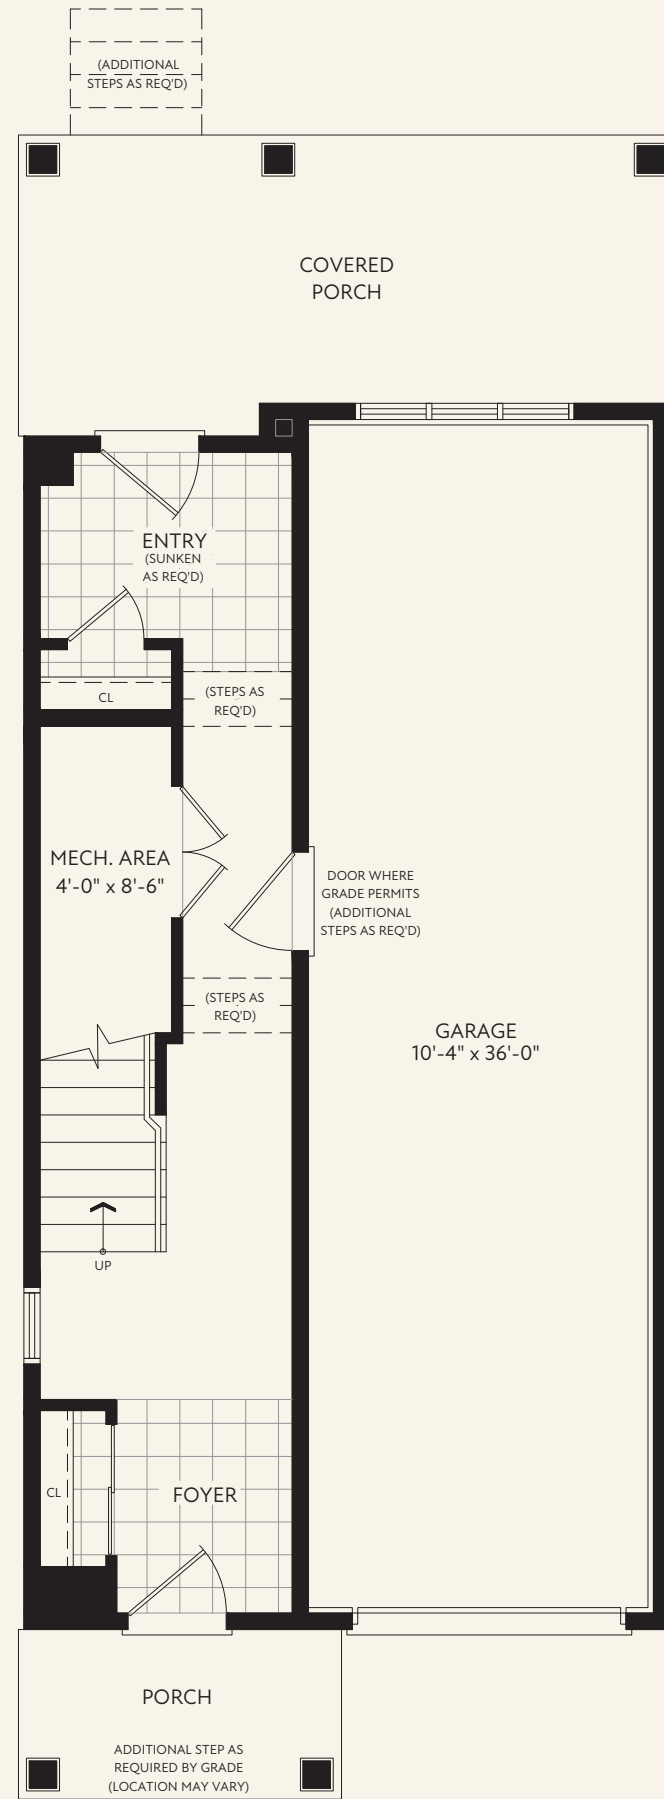

27'

Rear Lane
Detached Homes

3 Beds | 2.5 Baths

Mystral

CRAFTSMAN - 1934 SQ.FT.

MODERN - 1982 SQ.FT.

HERITAGE - 2013 SQ.FT.

GROUND FLOOR PLAN
CRAFTSMAN

SECOND FLOOR PLAN
CRAFTSMAN

THIRD FLOOR PLAN
CRAFTSMAN

27'

Rear Lane
Detached Homes

3 Beds | 2.5 Baths

Cascade

CRAFTSMAN - 1685 SQ.FT.

MODERN - 1727 SQ.FT.

HERITAGE - 1741 SQ.FT.

GROUND FLOOR PLAN
CRAFTSMAN

SECOND FLOOR PLAN
CRAFTSMAN

THIRD FLOOR PLAN
CRAFTSMAN

27'

Rear Lane Detached Homes

3 Beds | 2.5 Baths

Delta

CRAFTSMAN - 2131 SQ.FT.

MODERN - 2203 SQ.FT.

HERITAGE - 2197 SQ.FT.

GROUND FLOOR PLAN
CRAFTSMAN

SECOND FLOOR PLAN
CRAFTSMAN

THIRD FLOOR PLAN
CRAFTSMAN