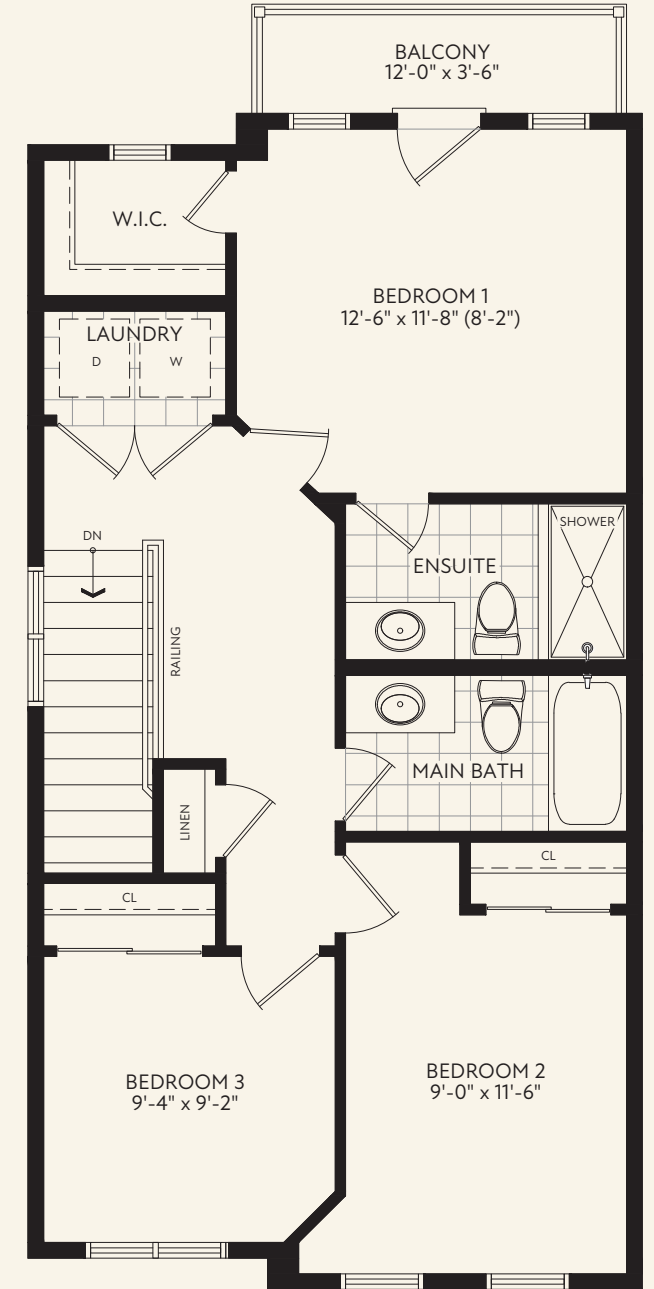

27'

Rear Lane
Detached Homes

3 Beds | 2.5 Baths

Mystral

CRAFTSMAN - 1934 SQ.FT.

MODERN - 1982 SQ.FT.

HERITAGE - 2013 SQ.FT.

GROUND FLOOR PLAN
CRAFTSMAN

SECOND FLOOR PLAN
CRAFTSMAN

THIRD FLOOR PLAN
CRAFTSMAN

27'

Rear Lane
Detached Homes

3 Beds | 2.5 Baths

Cascade

CRAFTSMAN - 1685 SQ.FT.

MODERN - 1727 SQ.FT.

HERITAGE - 1741 SQ.FT.

GROUND FLOOR PLAN
CRAFTSMAN

SECOND FLOOR PLAN
CRAFTSMAN

THIRD FLOOR PLAN
CRAFTSMAN

27'

Rear Lane Detached Homes

3 Beds | 2.5 Baths

Delta

CRAFTSMAN - 2131 SQ.FT.

MODERN - 2203 SQ.FT.

HERITAGE - 2197 SQ.FT.

GROUND FLOOR PLAN
CRAFTSMAN

SECOND FLOOR PLAN
CRAFTSMAN

THIRD FLOOR PLAN
CRAFTSMAN